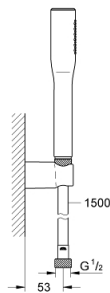

## 27 369 000 EUPHORIA COSMOPOLITAN STICK WALL HOLDER SET 1 SPRAY

### PRODUCT DESCRIPTION

- Colour: chrome
- handshower (27 400)
- maximum flow rate (at 3 bar): 8 l/min
- wall shower holder (27 056)
- Silverflex shower hose 1500 mm 1/2" x 1/2" (28 364)
- GROHE EcoJoy - less water, perfect flow
- GROHE LongLife finish
- GROHE SpeedClean - effortless limescale removal
- Inner WaterGuide - inner insulation for surface protection
- TwistStop - to prevent hose from twisting

27 369 000 **EUPHORIA COSMOPOLITAN STICK WALL HOLDER SET 1 SPRAY**

**SPARE PARTS**, September 2009 – now

1: Dirt strainer (Spare part-nr. 0700200M)