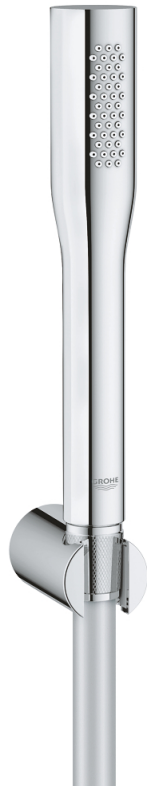

## 27 369 000 EUPHORIA COSMOPOLITAN STICK WALL HOLDER SET 1 SPRAY

### PRODUCT DESCRIPTION

- Colour: chrome
- handshower (27 400)
- maximum flow rate (at 3 bar): 8 l/min
- wall shower holder (27 056)
- Silverflex shower hose 1500 mm 1/2" x 1/2" (28 364)
- GROHE EcoJoy - less water, perfect flow
- GROHE LongLife finish
- GROHE SpeedClean - effortless limescale removal
- Inner WaterGuide - inner insulation for surface protection
- TwistStop - to prevent hose from twisting

27 369 000 **EUPHORIA COSMOPOLITAN STICK WALL HOLDER SET 1 SPRAY**

**SPARE PARTS**, September 2009 – now

1: Dirt strainer (Spare part-nr. 0700200M)