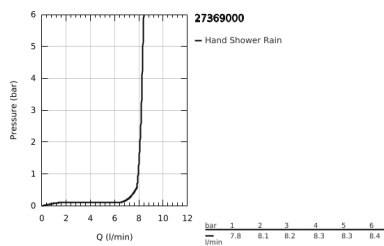

### PRODUCT DESCRIPTION

- Colour: chrome
- handshower (27 400)
- maximum flow rate (at 3 bar): 8 l/min
- wall shower holder (27 056)
- Silverflex shower hose 1500 mm 1/2" x 1/2" (28 364)
- GROHE EcoJoy - less water, perfect flow
- GROHE LongLife finish
- GROHE SpeedClean - effortless limescale removal
- Inner WaterGuide - inner insulation for surface protection
- TwistStop - to prevent hose from twisting