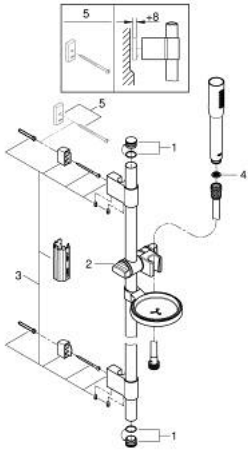

27 368 000 **EUPHORIA COSMOPOLITAN STICK SHOWER RAIL SET 1 SPRAY**

**PRODUCT DESCRIPTION**

- Colour: chrome
- handshower (27 400)
- spray pattern: Standard spray
- maximum flow rate (at 3 bar): 8 l/min
- shower rail 900 mm
- wall holders made of metal
- shower hose Silverflex 1750 mm 1/2" x 1/2" (28 388)
- soap dish (27 206)
- GROHE EcoJoy - less water, perfect flow
- GROHE LongLife finish
- GROHE FastFixation Plus adjustable distance between brackets for fixing to existing drilling holes
- GROHE SpeedClean - effortless limescale removal
- Inner WaterGuide - inner insulation for surface protection
- TwistStop - to prevent hose from twisting

27 368 000 **EUPHORIA COSMOPOLITAN STICK SHOWER RAIL SET 1 SPRAY**

**SPARE PARTS**, October 2016 – now

- 1: Cover cap (Spare part-nr. 45922000)
- 2: Glider (Spare part-nr. 65380000)
- 3: Shower bar holder (Spare part-nr. 48333000)
- 4: Dirt strainer (Spare part-nr. 0700200M)
- 5: Compensation disc (Spare part-nr. 45914XE0)\*