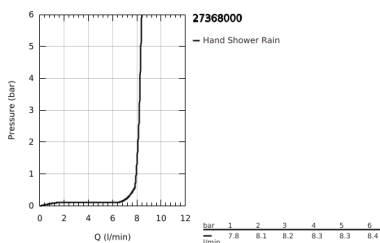

27 368 000 **EUPHORIA COSMOPOLITAN STICK SHOWER RAIL SET 1 SPRAY**

**PRODUCT DESCRIPTION**

- Colour: chrome
- handshower (27 400)
- spray pattern: Standard spray
- maximum flow rate (at 3 bar): 8 l/min
- shower rail 900 mm
- wall holders made of metal
- shower hose Silverflex 1750 mm 1/2" x 1/2" (28 388)
- soap dish (27 206)
- GROHE EcoJoy - less water, perfect flow
- GROHE LongLife finish
- GROHE FastFixation Plus adjustable distance between brackets for fixing to existing drilling holes
- GROHE SpeedClean - effortless limescale removal
- Inner WaterGuide - inner insulation for surface protection
- TwistStop - to prevent hose from twisting

27 368 000 **EUPHORIA COSMOPOLITAN STICK SHOWER RAIL SET 1 SPRAY**

**SPARE PARTS**, October 2016 – now

- 1: Cover cap (Spare part-nr. 45922000)
- 2: Glider (Spare part-nr. 65380000)
- 3: Shower bar holder (Spare part-nr. 48333000)
- 4: Dirt strainer (Spare part-nr. 0700200M)
- 5: Compensation disc (Spare part-nr. 45914XE0)\*