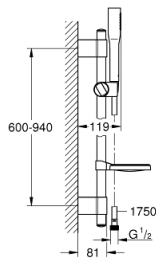

27 368 000 **EUPHORIA COSMOPOLITAN STICK SHOWER RAIL SET 1 SPRAY**

**PRODUCT DESCRIPTION**

- Colour: chrome
- handshower (27 400)
- spray pattern: Standard spray
- maximum flow rate (at 3 bar): 8 l/min
- shower rail 900 mm
- wall holders made of metal
- shower hose Silverflex 1750 mm 1/2" x 1/2" (28 388)
- soap dish (27 206)
- GROHE EcoJoy - less water, perfect flow
- GROHE LongLife finish
- GROHE FastFixation Plus adjustable distance between brackets for fixing to existing drilling holes
- GROHE SpeedClean - effortless limescale removal
- Inner WaterGuide - inner insulation for surface protection
- TwistStop - to prevent hose from twisting

27 368 000 **EUPHORIA COSMOPOLITAN STICK SHOWER RAIL SET 1 SPRAY**

**SPARE PARTS**, October 2016 – now

- 1: Cover cap (Spare part-nr. 45922000)
- 2: Glider (Spare part-nr. 65380000)
- 3: Shower bar holder (Spare part-nr. 48333000)
- 4: Dirt strainer (Spare part-nr. 0700200M)
- 5: Compensation disc (Spare part-nr. 45914XE0)\*