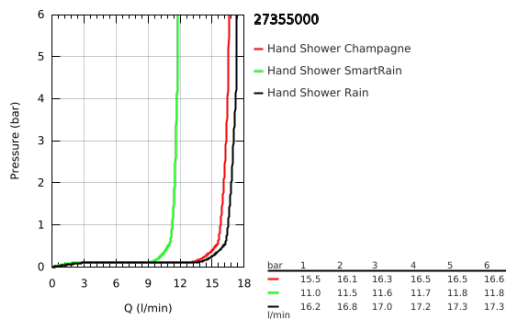

27 355 000 **EUPHORIA 110 CHAMPAGNE WALL HOLDER SET 3 SPRAYS**

**PRODUCT DESCRIPTION**

- Colour: chrome
- handshower Champagne (27 222)
- maximum flow rate (at 3 bar): 17 l/min
- wall shower holder
- shower hose Silverflex 1750 mm 1/2" x 1/2" (28 388)
- GROHE DreamSpray - perfect spray pattern
- GROHE SprayDimmer - stepless flow rate adjustment
- GROHE LongLife finish
- GROHE SpeedClean - effortless limescale removal
- Inner WaterGuide - inner insulation for surface protection
- TwistStop - to prevent hose from twisting