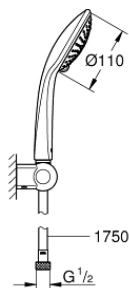

27 355 000 **EUPHORIA 110 CHAMPAGNE WALL HOLDER SET 3 SPRAYS**

**PRODUCT DESCRIPTION**

- Colour: chrome
- handshower Champagne (27 222)
- maximum flow rate (at 3 bar): 17 l/min
- wall shower holder
- shower hose Silverflex 1750 mm 1/2" x 1/2" (28 388)
- GROHE DreamSpray - perfect spray pattern
- GROHE SprayDimmer - stepless flow rate adjustment
- GROHE LongLife finish
- GROHE SpeedClean - effortless limescale removal
- Inner WaterGuide - inner insulation for surface protection
- TwistStop - to prevent hose from twisting

27 355 000 **EUPHORIA 110 CHAMPAGNE WALL HOLDER SET 3 SPRAYS**

**SPARE PARTS**, August 2009 – now

1: Dirt strainer (Spare part-nr. 0700200M)