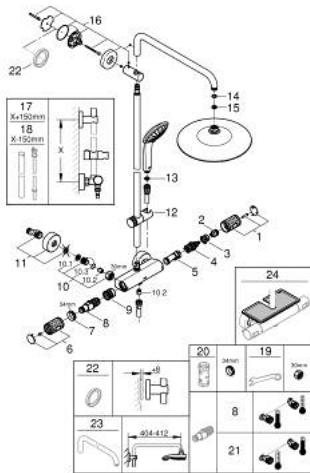

27 296 003 EUPHORIA SYSTEM 260 SHOWER SYSTEM WITH SAFETY MIXER FOR WALL MOUNTING

SPARE PARTS, January 2020 – now

- 1: Shut-off handle (Spare part-nr. 49162000)
- 2: Stop ring (Spare part-nr. 47986000)
- 3: Stop ring (Spare part-nr. 47965000)
- 4: Aquadimmer (Spare part-nr. 47364000)
- 5: Water flow (Spare part-nr. 47887000)
- 6: Shut-off handle (Spare part-nr. 49160000)
- 7: Fitting ring (Spare part-nr. 47743000)
- 8: Thermostatic compact cartridge 1/2" (Spare part-nr. 47439000)
- 9: Race (Spare part-nr. 47975000)
- 10: Non-return valve (Spare part-nr. 47189000)
- 10.1: Dirt strainer (Spare part-nr. 0726400M)
- 10.2: Non-return valve (Spare part-nr. 08565000)
- 10.3: O-ring $\varnothing 17 \times \varnothing 2$ (Spare part-nr. 0305500M)
- 11: S-union (Spare part-nr. 12662000)
- 12: Glider (Spare part-nr. 48424000)
- 13: Dirt strainer (Spare part-nr. 0700200M)
- 14: Fibre seal dia. $\varnothing 18.5 \times \varnothing 12 \times 2$ (Spare part-nr. 0138900M)
- 15: Dirt strainer (Spare part-nr. 48007000)
- 16: Shower bar holder (Spare part-nr. 48279000)
- 17: Shower system pipe for retrofitting (Spare part-nr. 48514000)*
- 18: Shower system pipe for retrofitting (Spare part-nr. 48515000)*
- 19: Special spanner (Spare part-nr. 19377000)*
- 20: Socket Spanner (Spare part-nr. 19332000)*
- 21: GROHE TurboStat cartridge 1/2" (Spare part-nr. 47175000)*
- 22: Compensation disc (Spare part-nr. 27180000)*
- 23: Shower arm for shower systems (Spare part-nr. 14047000)*
- 24: GROHE EasyReach tray (Spare part-nr. 26362LN1)*

* Optional accessories