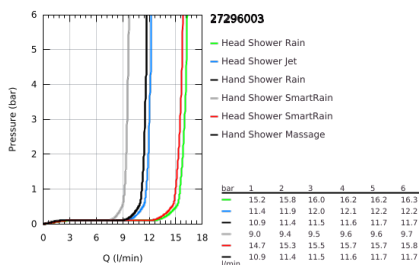

## 27 296 003 EUPHORIA SYSTEM 260 SHOWER SYSTEM WITH SAFETY MIXER FOR WALL MOUNTING

### PRODUCT DESCRIPTION

- Colour: chrome
- horizontal swivable 450 mm shower arm
- exposed Safety Mixer with Aquadimmer function
- allows change between:
  - head shower Euphoria 260 (26 455)
  - spray patterns: Rain, SmartRain, Jet
  - maximum flow rate (at 3 bar): 16 l/min
- with ball joint
- rotation angle  $\pm 15^\circ$
- hand shower Euphoria 110 Massage (27 221 000)
- spray patterns: Rain, Massage, SmartRain
- maximum flow rate (at 3 bar): 9.5 l/min
- adjustable in height with gliding element
- shower hose Silverflex 1750 mm 1/2" x 1/2" (28 388)
- maximum flow rate system (at 3 bar): 16 l/min
- GROHE TurboStat - compact cartridge with wax thermoelement
- GROHE SafeStop - safety button at 38°C
- GROHE SafeStop Plus - optional temperature limiter at 43°C included
- GROHE CoolTouch - no risk of scalding
- GROHE ProGrip - with knurl structure
- GROHE DreamSpray - perfect spray pattern
- GROHE LongLife finish
- GROHE SprayDimmer - stepless flow rate adjustment
- Flexible Installation - 1 adjustable bracket for existing drill holes
- Inner WaterGuide - inner insulation for surface protection
- GROHE SpeedClean - effortless limescale removal
- TwistStop - to prevent hose from twisting
- suitable for instantaneous heaters from 18 kW/h
- minimum flow rate 5 l/min.
- optional upgrade: GROHE EasyReach tray (26 362)