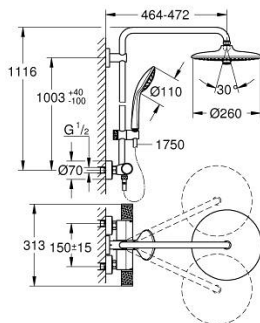

### PRODUCT DESCRIPTION

- Colour: chrome
- horizontal swivable 450 mm shower arm
- exposed Safety Mixer with Aquadimmer function
- allows change between:
  - head shower Euphoria 260 (26 455)
  - spray patterns: Rain, SmartRain, Jet
  - maximum flow rate (at 3 bar): 16 l/min
- with ball joint
- rotation angle  $\pm 15^\circ$
- hand shower Euphoria 110 Massage (27 221 000)
- spray patterns: Rain, Massage, SmartRain
- maximum flow rate (at 3 bar): 9.5 l/min
- adjustable in height with gliding element
- shower hose Silverflex 1750 mm 1/2" x 1/2" (28 388)
- maximum flow rate system (at 3 bar): 16 l/min
- GROHE TurboStat - compact cartridge with wax thermoelement
- GROHE SafeStop - safety button at 38°C
- GROHE SafeStop Plus - optional temperature limiter at 43°C included
- GROHE CoolTouch - no risk of scalding
- GROHE ProGrip - with knurl structure
- GROHE DreamSpray - perfect spray pattern
- GROHE LongLife finish
- GROHE SprayDimmer - stepless flow rate adjustment
- Flexible Installation - 1 adjustable bracket for existing drill holes
- Inner WaterGuide - inner insulation for surface protection
- GROHE SpeedClean - effortless limescale removal
- TwistStop - to prevent hose from twisting
- suitable for instantaneous heaters from 18 kW/h
- minimum flow rate 5 l/min.
- optional upgrade: GROHE EasyReach tray (26 362)