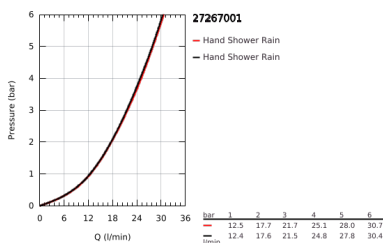

## 27 267 001 EUPHORIA 110 MONO SHOWER RAIL SET 1 SPRAY

### PRODUCT DESCRIPTION

- Colour: chrome
- hand shower Mono (27 265)
- maximum flow rate (at 3 bar): 21.7 l/min
- shower rail 900 mm (27 500)
- shower hose Silverflex 1750 mm 1/2" x 1/2" (28 388)
- GROHE EasyReach tray (27 596)
- GROHE DreamSpray - perfect spray pattern
- GROHE LongLife finish
- Flexible Installation - 1 adjustable bracket for existing drill holes
- GROHE SpeedClean - effortless limescale removal
- Inner WaterGuide - inner insulation for surface protection
- TwistStop - to prevent hose from twisting
- suitable for instantaneous heater