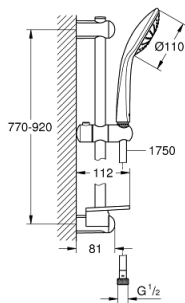

## 27 267 001 EUPHORIA 110 MONO SHOWER RAIL SET 1 SPRAY

### PRODUCT DESCRIPTION

- Colour: chrome
- hand shower Mono (27 265)
- maximum flow rate (at 3 bar): 21.7 l/min
- shower rail 900 mm (27 500)
- shower hose Silverflex 1750 mm 1/2" x 1/2" (28 388)
- GROHE EasyReach tray (27 596)
- GROHE DreamSpray - perfect spray pattern
- GROHE LongLife finish
- Flexible Installation - 1 adjustable bracket for existing drill holes
- GROHE SpeedClean - effortless limescale removal
- Inner WaterGuide - inner insulation for surface protection
- TwistStop - to prevent hose from twisting
- suitable for instantaneous heater

## 27 267 001 EUPHORIA 110 MONO SHOWER RAIL SET 1 SPRAY

**SPARE PARTS**, September 2010 – now

1: Shower bar holder (Spare part-nr. 48098000)

2: Glider (Spare part-nr. 48099000)

3: Shower bar holder (Spare part-nr. 48100000)

4: Dirt strainer (Spare part-nr. 0700200M)