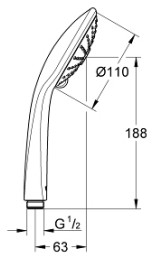

27 239 001 **EUPHORIA 110 MASSAGE HAND SHOWER 3 SPRAYS**

**PRODUCT DESCRIPTION**

- Colour: chrome
- spray patterns: Rain, Massage, SmartRain
- maximum flow rate (at 3 bar): 8.2 l/min
- GROHE EcoJoy - less water, perfect flow
- GROHE DreamSpray - perfect spray pattern
- GROHE SprayDimmer - stepless flow rate adjustment
- GROHE LongLife finish
- spray plate white
- GROHE SpeedClean - effortless limescale removal
- Inner WaterGuide - inner insulation for surface protection
- universal mounting system, fitting all standard shower hoses

27 239 001 **EUPHORIA 110 MASSAGE HAND SHOWER 3 SPRAYS**

**SPARE PARTS**, May 2017 – now

1: Dirt strainer (Spare part-nr. 0700200M)