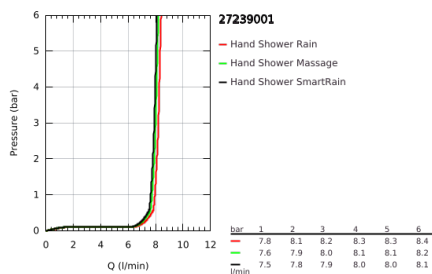

27 239 001 **EUPHORIA 110 MASSAGE HAND SHOWER 3 SPRAYS**

**PRODUCT DESCRIPTION**

- Colour: chrome
- spray patterns: Rain, Massage, SmartRain
- maximum flow rate (at 3 bar): 8.2 l/min
- GROHE EcoJoy - less water, perfect flow
- GROHE DreamSpray - perfect spray pattern
- GROHE SprayDimmer - stepless flow rate adjustment
- GROHE LongLife finish
- spray plate white
- GROHE SpeedClean - effortless limescale removal
- Inner WaterGuide - inner insulation for surface protection
- universal mounting system, fitting all standard shower hoses

27 239 001 **EUPHORIA 110 MASSAGE HAND SHOWER 3 SPRAYS**

**SPARE PARTS**, May 2017 – now

1: Dirt strainer (Spare part-nr. 0700200M)