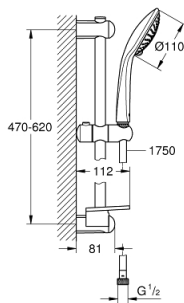

27 232 001 EUPHORIA 110 CHAMPAGNE SHOWER RAIL SET 3 SPRAYS

PRODUCT DESCRIPTION

- Colour: chrome
- handshower Champagne (27 222)
- maximum flow rate (at 3 bar): 17 l/min
- shower rail, 600 mm (27 499)
- shower hose Silverflex 1750 mm 1/2" x 1/2" (28 388)
- GROHE EasyReach tray (27 596)
- GROHE SprayDimmer - stepless flow rate adjustment
- GROHE DreamSpray - perfect spray pattern
- GROHE LongLife finish
- Flexible Installation - 1 adjustable bracket for existing drill holes
- GROHE SpeedClean - effortless limescale removal
- Inner WaterGuide - inner insulation for surface protection
- TwistStop - to prevent hose from twisting

27 232 001 EUPHORIA 110 CHAMPAGNE SHOWER RAIL SET 3 SPRAYS

SPARE PARTS, July 2020 – now

- 1: Shower bar holder (Spare part-nr. 48098000)
- 2: Glider (Spare part-nr. 48099000)
- 3: Shower bar holder (Spare part-nr. 48100000)
- 4: Dirt strainer (Spare part-nr. 0700200M)
- 5: GROHE EasyReach tray (Spare part-nr. 27596000)
- 6: Compensation disc (Spare part-nr. 48051000)*