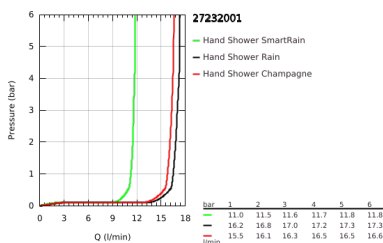

27 232 001 EUPHORIA 110 CHAMPAGNE SHOWER RAIL SET 3 SPRAYS

PRODUCT DESCRIPTION

- Colour: chrome
- handshower Champagne (27 222)
- maximum flow rate (at 3 bar): 17 l/min
- shower rail, 600 mm (27 499)
- shower hose Silverflex 1750 mm 1/2" x 1/2" (28 388)
- GROHE EasyReach tray (27 596)
- GROHE SprayDimmer - stepless flow rate adjustment
- GROHE DreamSpray - perfect spray pattern
- GROHE LongLife finish
- Flexible Installation - 1 adjustable bracket for existing drill holes
- GROHE SpeedClean - effortless limescale removal
- Inner WaterGuide - inner insulation for surface protection
- TwistStop - to prevent hose from twisting

27 232 001 EUPHORIA 110 CHAMPAGNE SHOWER RAIL SET 3 SPRAYS

SPARE PARTS, July 2020 – now

- 1: Shower bar holder (Spare part-nr. 48098000)
- 2: Glider (Spare part-nr. 48099000)
- 3: Shower bar holder (Spare part-nr. 48100000)
- 4: Dirt strainer (Spare part-nr. 0700200M)
- 5: GROHE EasyReach tray (Spare part-nr. 27596000)
- 6: Compensation disc (Spare part-nr. 48051000)*