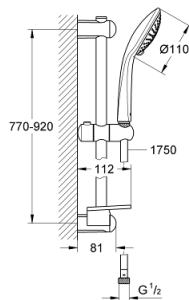

27 227 001 EUPHORIA 110 CHAMPAGNE SHOWER RAIL SET 3 SPRAYS

PRODUCT DESCRIPTION

- Colour: chrome
- handshower Champagne (27 222)
- maximum flow rate (at 3 bar): 17 l/min
- shower rail 900 mm (27 500)
- shower hose Silverflex 1750 mm 1/2" x 1/2" (28 388)
- GROHE EasyReach tray (27 596)
- GROHE DreamSpray - perfect spray pattern
- GROHE SprayDimmer - stepless flow rate adjustment
- GROHE LongLife finish
- Flexible Installation - 1 adjustable bracket for existing drill holes
- GROHE SpeedClean - effortless limescale removal
- Inner WaterGuide - inner insulation for surface protection
- TwistStop - to prevent hose from twisting

27 227 001 EUPHORIA 110 CHAMPAGNE SHOWER RAIL SET 3 SPRAYS

SPARE PARTS, July 2020 – now

- 1: Shower bar holder (Spare part-nr. 48098000)
- 2: Glider (Spare part-nr. 48099000)
- 3: Shower bar holder (Spare part-nr. 48100000)
- 4: Dirt strainer (Spare part-nr. 0700200M)
- 5: GROHE EasyReach tray (Spare part-nr. 27596000)
- 6: Compensation disc (Spare part-nr. 48051000)*