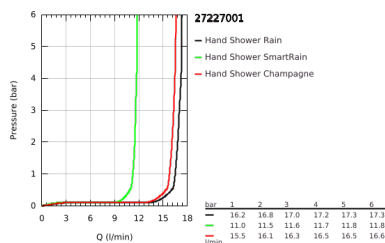

27 227 001 EUPHORIA 110 CHAMPAGNE SHOWER RAIL SET 3 SPRAYS

PRODUCT DESCRIPTION

- Colour: chrome
- handshower Champagne (27 222)
- maximum flow rate (at 3 bar): 17 l/min
- shower rail 900 mm (27 500)
- shower hose Silverflex 1750 mm 1/2" x 1/2" (28 388)
- GROHE EasyReach tray (27 596)
- GROHE DreamSpray - perfect spray pattern
- GROHE SprayDimmer - stepless flow rate adjustment
- GROHE LongLife finish
- Flexible Installation - 1 adjustable bracket for existing drill holes
- GROHE SpeedClean - effortless limescale removal
- Inner WaterGuide - inner insulation for surface protection
- TwistStop - to prevent hose from twisting

27 227 001 EUPHORIA 110 CHAMPAGNE SHOWER RAIL SET 3 SPRAYS

SPARE PARTS, July 2020 – now

- 1: Shower bar holder (Spare part-nr. 48098000)
- 2: Glider (Spare part-nr. 48099000)
- 3: Shower bar holder (Spare part-nr. 48100000)
- 4: Dirt strainer (Spare part-nr. 0700200M)
- 5: GROHE EasyReach tray (Spare part-nr. 27596000)
- 6: Compensation disc (Spare part-nr. 48051000)*