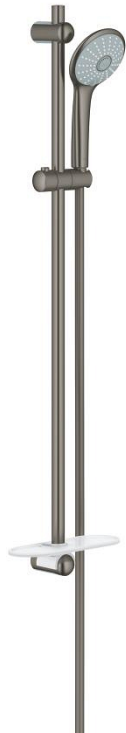

27 226 AL1 EUPHORIA 110 MASSAGE SHOWER RAIL SET 3 SPRAYS

PRODUCT DESCRIPTION

- Colour: brushed hard graphite
- hand shower Massage (27 221 000)
- maximum flow rate (at 3 bar): 16.6 l/min
- shower rail 900 mm (27 500)
- shower hose Silverflex 1750 mm 1/2" x 1/2" (28 388)
- GROHE EasyReach tray (27 596)
- GROHE DreamSpray - perfect spray pattern
- GROHE LongLife finish
- GROHE SprayDimmer - stepless flow rate adjustment
- Flexible Installation - 1 adjustable bracket for existing drill holes
- GROHE SpeedClean - effortless limescale removal
- Inner WaterGuide - inner insulation for surface protection
- TwistStop - to prevent hose from twisting
- suitable for instantaneous heater