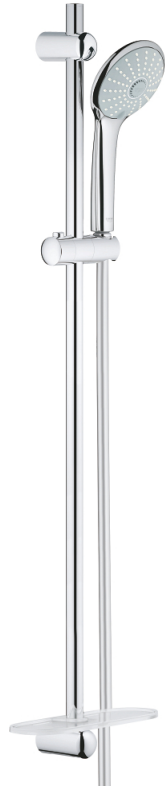

## 27 226 001 EUPHORIA 110 MASSAGE SHOWER RAIL SET 3 SPRAYS

### PRODUCT DESCRIPTION

- Colour: chrome
- hand shower Massage (27 221 000)
- maximum flow rate (at 3 bar): 16.6 l/min
- shower rail 900 mm (27 500)
- shower hose Silverflex 1750 mm 1/2" x 1/2" (28 388)
- GROHE EasyReach tray (27 596)
- GROHE DreamSpray - perfect spray pattern
- GROHE LongLife finish
- GROHE SprayDimmer - stepless flow rate adjustment
- Flexible Installation - 1 adjustable bracket for existing drill holes
- GROHE SpeedClean - effortless limescale removal
- Inner WaterGuide - inner insulation for surface protection
- TwistStop - to prevent hose from twisting

## 27 226 001 EUPHORIA 110 MASSAGE SHOWER RAIL SET 3 SPRAYS

**SPARE PARTS**, September 2010 – now

- 1: Shower bar holder (Spare part-nr. 48098000)
- 2: Glider (Spare part-nr. 48099000)
- 3: Shower bar holder (Spare part-nr. 48100000)
- 4: Dirt strainer (Spare part-nr. 0700200M)