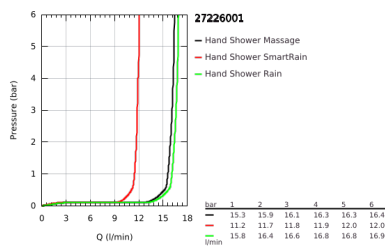

## 27 226 001 EUPHORIA 110 MASSAGE SHOWER RAIL SET 3 SPRAYS

### PRODUCT DESCRIPTION

- Colour: chrome
- hand shower Massage (27 221 000)
- maximum flow rate (at 3 bar): 16.6 l/min
- shower rail 900 mm (27 500)
- shower hose Silverflex 1750 mm 1/2" x 1/2" (28 388)
- GROHE EasyReach tray (27 596)
- GROHE DreamSpray - perfect spray pattern
- GROHE LongLife finish
- GROHE SprayDimmer - stepless flow rate adjustment
- Flexible Installation - 1 adjustable bracket for existing drill holes
- GROHE SpeedClean - effortless limescale removal
- Inner WaterGuide - inner insulation for surface protection
- TwistStop - to prevent hose from twisting