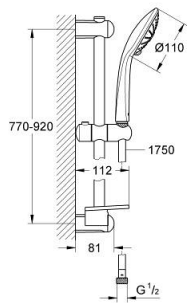

## 27 226 001 EUPHORIA 110 MASSAGE SHOWER RAIL SET 3 SPRAYS

### PRODUCT DESCRIPTION

- Colour: chrome
- hand shower Massage (27 221 000)
- maximum flow rate (at 3 bar): 16.6 l/min
- shower rail 900 mm (27 500)
- shower hose Silverflex 1750 mm 1/2" x 1/2" (28 388)
- GROHE EasyReach tray (27 596)
- GROHE DreamSpray - perfect spray pattern
- GROHE LongLife finish
- GROHE SprayDimmer - stepless flow rate adjustment
- Flexible Installation - 1 adjustable bracket for existing drill holes
- GROHE SpeedClean - effortless limescale removal
- Inner WaterGuide - inner insulation for surface protection
- TwistStop - to prevent hose from twisting

## 27 226 001 EUPHORIA 110 MASSAGE SHOWER RAIL SET 3 SPRAYS

**SPARE PARTS**, September 2010 – now

- 1: Shower bar holder (Spare part-nr. 48098000)
- 2: Glider (Spare part-nr. 48099000)
- 3: Shower bar holder (Spare part-nr. 48100000)
- 4: Dirt strainer (Spare part-nr. 0700200M)