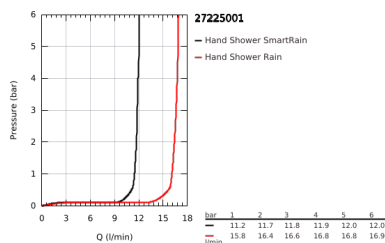

27 225 001 EUPHORIA 110 DUO SHOWER RAIL SET 2 SPRAYS

PRODUCT DESCRIPTION

- Colour: chrome
- hand shower Duo (27 220)
- maximum flow rate (at 3 bar): 16.6 l/min
- shower rail 900 mm (27 500)
- shower hose Silverflex 1750 mm 1/2" x 1/2" (28 388)
- GROHE EasyReach tray (27 596)
- GROHE DreamSpray - perfect spray pattern
- GROHE SprayDimmer - stepless flow rate adjustment
- GROHE LongLife finish
- Flexible Installation - 1 adjustable bracket for existing drill holes
- GROHE SpeedClean - effortless limescale removal
- Inner WaterGuide - inner insulation for surface protection
- TwistStop - to prevent hose from twisting
- suitable for instantaneous heater