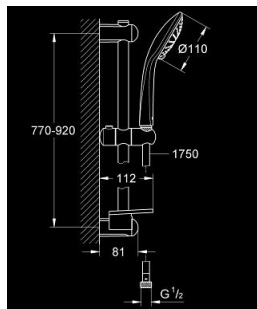

27 225 001 EUPHORIA 110 DUO SHOWER RAIL SET 2 SPRAYS

PRODUCT DESCRIPTION

- Colour: chrome
- hand shower Duo (27 220)
- maximum flow rate (at 3 bar): 16.6 l/min
- shower rail 900 mm (27 500)
- shower hose Silverflex 1750 mm 1/2" x 1/2" (28 388)
- GROHE EasyReach tray (27 596)
- GROHE DreamSpray - perfect spray pattern
- GROHE SprayDimmer - stepless flow rate adjustment
- GROHE LongLife finish
- Flexible Installation - 1 adjustable bracket for existing drill holes
- GROHE SpeedClean - effortless limescale removal
- Inner WaterGuide - inner insulation for surface protection
- TwistStop - to prevent hose from twisting
- suitable for instantaneous heater

27 225 001 EUPHORIA 110 DUO SHOWER RAIL SET 2 SPRAYS

SPARE PARTS, September 2010 – now

1: Shower bar holder (Spare part-nr. 48098000)

2: Glider (Spare part-nr. 48099000)

3: Shower bar holder (Spare part-nr. 48100000)

4: Dirt strainer (Spare part-nr. 0700200M)