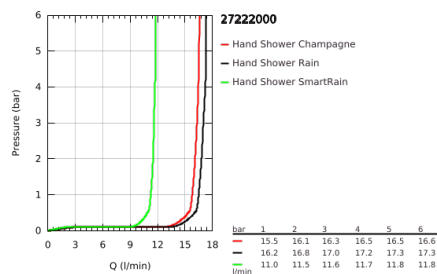

27 222 000 EUPHORIA 110 CHAMPAGNE HAND SHOWER 3 SPRAYS

PRODUCT DESCRIPTION

- Colour: chrome
- spray patterns: Rain / Champagne spray / SmartRain
- maximum flow rate (at 3 bar): 17 l/min
- GROHE DreamSpray - perfect spray pattern
- GROHE SprayDimmer - stepless flow rate adjustment
- GROHE LongLife finish
- GROHE SpeedClean - effortless limescale removal
- Inner WaterGuide - inner insulation for surface protection
- universal mounting system, fitting all standard shower hoses