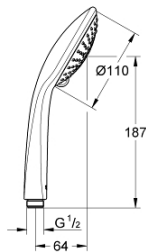

27 222 000 EUPHORIA 110 CHAMPAGNE HAND SHOWER 3 SPRAYS

PRODUCT DESCRIPTION

- Colour: chrome
- spray patterns: Rain / Champagne spray / SmartRain
- maximum flow rate (at 3 bar): 17 l/min
- GROHE DreamSpray - perfect spray pattern
- GROHE SprayDimmer - stepless flow rate adjustment
- GROHE LongLife finish
- GROHE SpeedClean - effortless limescale removal
- Inner WaterGuide - inner insulation for surface protection
- universal mounting system, fitting all standard shower hoses

Pure Freude
an Wasser

27 222 000 **EUPHORIA 110 CHAMPAGNE HAND SHOWER 3 SPRAYS**

SPARE PARTS, January 1900 – now

1: Dirt strainer (Spare part-nr. 0700200M)