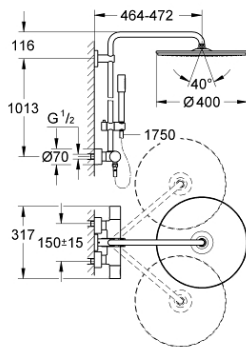

## 27 174 001 RAINSHOWER SYSTEM 400 SHOWER SYSTEM WITH SAFETY MIXER FOR WALL MOUNTING

### PRODUCT DESCRIPTION

- Colour: chrome
- horizontal swivable 450 mm shower arm
- exposed Safety Mixer with Aquadimmer function
- allows change between:
  - Rainshower Cosmopolitan 400 head shower
  - maximum flow rate (at 3 bar): 12 l/min
  - material: metal
  - with ball joint, rotation angle  $\pm 20^\circ$
  - metal stick hand shower
  - maximum flow rate (at 3 bar): 16 l/min
  - adjustable in height with gliding element
  - metal shower hose 1750 mm
  - maximum flow rate system (at 3 bar): 16 l/min
  - GROHE TurboStat - compact cartridge with wax thermoelement
  - GROHE SafeStop - safety button at 38°C
  - GROHE SafeStop Plus - optional temperature limiter at 43°C included
  - GROHE CoolTouch
  - GROHE DreamSpray - perfect spray pattern
  - GROHE LongLife finish
  - GROHE SpeedClean - effortless limescale removal
  - Inner WaterGuide - inner insulation for surface protection
  - suitable for instantaneous heaters from 18 kW/h
  - minimum flow rate 5 l/min.