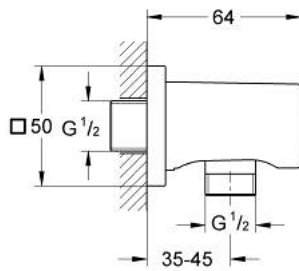

27 076 DC0 RAINSHOWER SHOWER OUTLET ELBOW

PRODUCT DESCRIPTION

- Colour: supersteel
- male connection thread 1/2"
- with square escutcheon
- GROHE LongLife finish
- protected against backflow

27 076 DC0 RAINSHOWER SHOWER OUTLET ELBOW

SPARE PARTS, November 2022 – now

1: Non-return valve (Spare part-nr. 08565000)