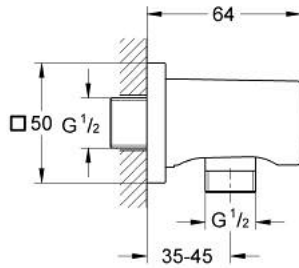

## 27 076 DA0 RAINSHOWER SHOWER OUTLET ELBOW

### PRODUCT DESCRIPTION

- Colour: warm sunset
- male connection thread 1/2"
- with square escutcheon
- GROHE LongLife finish
- protected against backflow

## 27 076 DA0 RAINSHOWER SHOWER OUTLET ELBOW

**SPARE PARTS**, November 2022 – now

1: Non-return valve (Spare part-nr. 08565000)