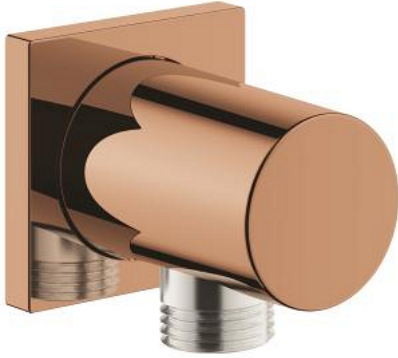

## 27 076 DA0 RAINSHOWER SHOWER OUTLET ELBOW

### PRODUCT DESCRIPTION

- Colour: warm sunset
- male connection thread 1/2"
- with square escutcheon
- GROHE LongLife finish
- protected against backflow

## 27 076 DA0 RAINSHOWER SHOWER OUTLET ELBOW

**SPARE PARTS**, November 2022 – now

1: Non-return valve (Spare part-nr. 08565000)