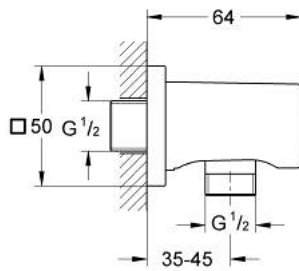

27 076 AL0 RAINSHOWER SHOWER OUTLET ELBOW

PRODUCT DESCRIPTION

- Colour: brushed hard graphite
- male connection thread 1/2"
- with square escutcheon
- GROHE LongLife finish
- protected against backflow

27 076 AL0 RAINSHOWER SHOWER OUTLET ELBOW

SPARE PARTS, November 2022 – now

1: Non-return valve (Spare part-nr. 08565000)