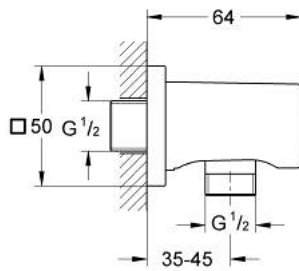

27 076 000 RAINSHOWER SHOWER OUTLET ELBOW

PRODUCT DESCRIPTION

- Colour: chrome
- male connection thread 1/2"
- with square escutcheon
- protected against backflow
- GROHE LongLife finish

27 076 000 RAINSHOWER SHOWER OUTLET ELBOW

SPARE PARTS, February 2006 – now

1: Non-return valve (Spare part-nr. 08565000)