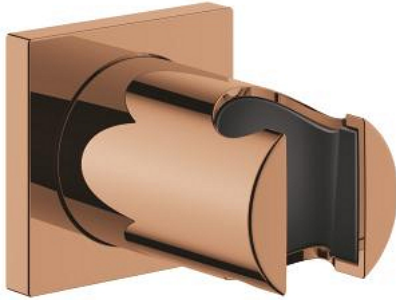

27 075 DA0 RAINSHOWER WALL HAND SHOWER HOLDER

PRODUCT DESCRIPTION

- Colour: warm sunset
- not adjustable
- GROHE LongLife finish
- with square escutcheon