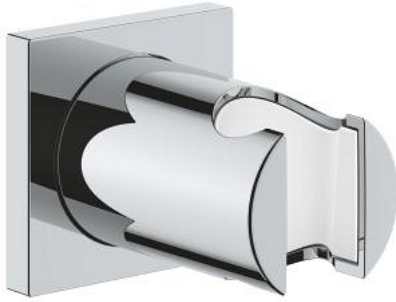

## 27 075 000 RAINSHOWER WALL HAND SHOWER HOLDER

### PRODUCT DESCRIPTION

- Colour: chrome
- not adjustable
- with square escutcheon
- GROHE LongLife finish