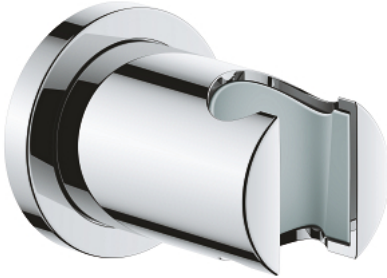

## 27 074 000 RAINSHOWER WALL HAND SHOWER HOLDER

### PRODUCT DESCRIPTION

- Colour: chrome
- not adjustable
- with round escutcheon
- GROHE LongLife finish