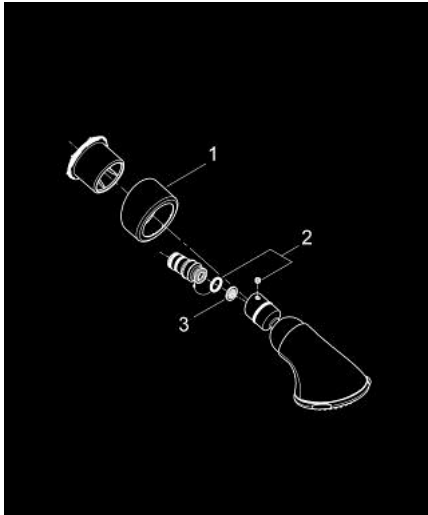

27 062 000 RELEXA 100 FIVE HEAD SHOWER 5 SPRAYS

PRODUCT DESCRIPTION

- Colour: chrome
- spray patterns: Normal, Jet, Rain, Massage, Champagne spray
- maximum flow rate (at 3 bar): 20 l/min
- ball-joint
- installation dependent angle of inclination
- connection thread with pre-assembled sealing
- GROHE DreamSpray - perfect spray pattern
- GROHE LongLife finish
- GROHE SpeedClean - effortless limescale removal
- Inner WaterGuide - inner insulation for surface protection
- minimum flow rate 7.5 l/min.

27 062 000 RELEXA 100 FIVE HEAD SHOWER 5 SPRAYS

SPARE PARTS, December 2005 – now

1: Escutcheon (Spare part-nr. 45664000)

2: Thread pin M6 x 6 (Spare part-nr. 45665000)

3: Dirt strainer (Spare part-nr. 0492200M)