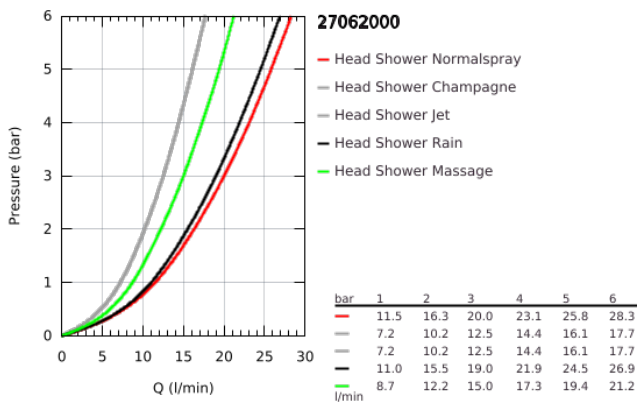

27 062 000 RELEXA 100 FIVE HEAD SHOWER 5 SPRAYS

PRODUCT DESCRIPTION

- Colour: chrome
- spray patterns: Normal, Jet, Rain, Massage, Champagne spray
- maximum flow rate (at 3 bar): 20 l/min
- ball-joint
- installation dependent angle of inclination
- connection thread with pre-assembled sealing
- GROHE DreamSpray - perfect spray pattern
- GROHE LongLife finish
- GROHE SpeedClean - effortless limescale removal
- Inner WaterGuide - inner insulation for surface protection
- minimum flow rate 7.5 l/min.

27 062 000 RELEXA 100 FIVE HEAD SHOWER 5 SPRAYS

SPARE PARTS, December 2005 – now

1: Escutcheon (Spare part-nr. 45664000)

2: Thread pin M6 x 6 (Spare part-nr. 45665000)

3: Dirt strainer (Spare part-nr. 0492200M)