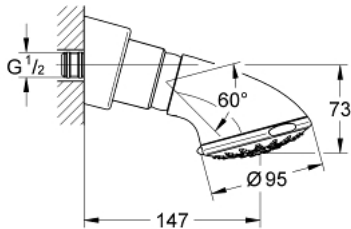

27 062 000 RELEXA 100 FIVE HEAD SHOWER 5 SPRAYS

PRODUCT DESCRIPTION

- Colour: chrome
- spray patterns: Normal, Jet, Rain, Massage, Champagne spray
- maximum flow rate (at 3 bar): 20 l/min
- ball-joint
- installation dependent angle of inclination
- connection thread with pre-assembled sealing
- GROHE DreamSpray - perfect spray pattern
- GROHE LongLife finish
- GROHE SpeedClean - effortless limescale removal
- Inner WaterGuide - inner insulation for surface protection
- minimum flow rate 7.5 l/min.

27 062 000 RELEXA 100 FIVE HEAD SHOWER 5 SPRAYS

SPARE PARTS, December 2005 – now

1: Escutcheon (Spare part-nr. 45664000)

2: Thread pin M6 x 6 (Spare part-nr. 45665000)

3: Dirt strainer (Spare part-nr. 0492200M)