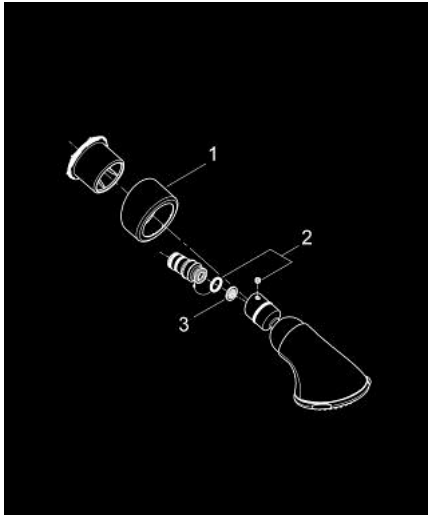

27 062 000 **RELEXA 100 FIVE HEAD SHOWER 5 SPRAYS**

SPARE PARTS, December 2005 – now

1: Escutcheon (Spare part-nr. 45664000)

2: Thread pin M6 x 6 (Spare part-nr. 45665000)

3: Dirt strainer (Spare part-nr. 0492200M)