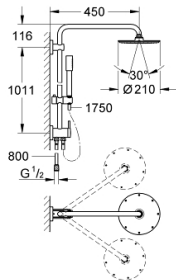

## 27 058 000 RAINSHOWER SYSTEM 210 SHOWER SYSTEM WITH DIVERTER FOR WALL MOUNTING

### PRODUCT DESCRIPTION

- Colour: chrome
- horizontal swivable 450 mm shower arm
- change between hand and head shower by diverter
- Rainshower Cosmopolitan 210 metal head shower
- maximum flow rate (at 3 bar): 16.5 l/min
- with ball joint
- rotation angle  $\pm 15^\circ$
- metal stick hand shower
- maximum flow rate (at 3 bar): 12 l/min
- adjustable in height with gliding element
- metal shower hose 1750 mm
- connection to water supply with 1/2"-thread of the 800 mm shower hose to faucet / wall union
- maximum flow rate system (at 3 bar): 16.5 l/min
- GROHE DreamSpray - perfect spray pattern
- GROHE LongLife finish
- GROHE SpeedClean - effortless limescale removal
- Inner WaterGuide - inner insulation for surface protection
- suitable for instantaneous heaters from 18 kW/h
- minimum flow rate 5 l/min.

### SPARE PARTS, January 2019 – now

- 1: Inlet valve assembly (Spare part-nr. 45933000)
  - 2: Dirt strainer (Spare part-nr. 0700200M)
  - 3: Glider (Spare part-nr. 12140000)
  - 4: Repl. kit f. rotary valve (Spare part-nr. 45915000)
  - 5: Non-return valve (Spare part-nr. 08565000)
  - 6: Shower bar holder (Spare part-nr. 48279000)
  - 7: Compensation disc (Spare part-nr. 27180000)\*
  - 8: Shower arm for shower systems (Spare part-nr. 14047000)\*
- \* Optional accessories