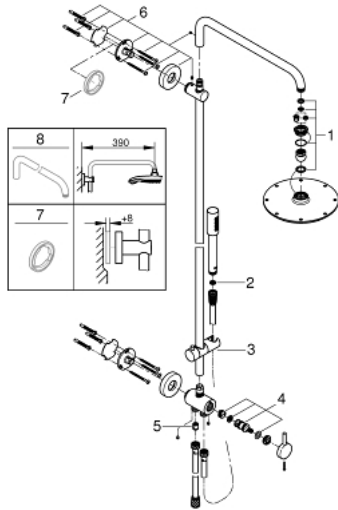

## 27 058 000 RAINSHOWER SYSTEM 210 SHOWER SYSTEM WITH DIVERTER FOR WALL MOUNTING

### PRODUCT DESCRIPTION

- Colour: chrome
- horizontal swivable 450 mm shower arm
- change between hand and head shower by diverter
- Rainshower Cosmopolitan 210 metal head shower
- maximum flow rate (at 3 bar): 16.5 l/min
- with ball joint
- rotation angle  $\pm 15^\circ$
- metal stick hand shower
- maximum flow rate (at 3 bar): 12 l/min
- adjustable in height with gliding element
- metal shower hose 1750 mm
- connection to water supply with 1/2"-thread of the 800 mm shower hose to faucet / wall union
- maximum flow rate system (at 3 bar): 16.5 l/min
- GROHE DreamSpray - perfect spray pattern
- GROHE LongLife finish
- GROHE SpeedClean - effortless limescale removal
- Inner WaterGuide - inner insulation for surface protection
- suitable for instantaneous heaters from 18 kW/h
- minimum flow rate 5 l/min.

### SPARE PARTS, January 2019 – now

- 1: Inlet valve assembly (Spare part-nr. 45933000)
  - 2: Dirt strainer (Spare part-nr. 0700200M)
  - 3: Glider (Spare part-nr. 12140000)
  - 4: Repl. kit f. rotary valve (Spare part-nr. 45915000)
  - 5: Non-return valve (Spare part-nr. 08565000)
  - 6: Shower bar holder (Spare part-nr. 48279000)
  - 7: Compensation disc (Spare part-nr. 27180000)\*
  - 8: Shower arm for shower systems (Spare part-nr. 14047000)\*
- \* Optional accessories