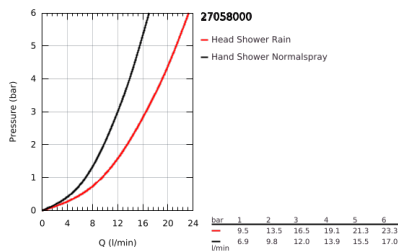

### PRODUCT DESCRIPTION

- Colour: chrome
- horizontal swivable 450 mm shower arm
- change between hand and head shower by diverter
- Rainshower Cosmopolitan 210 metal head shower
- maximum flow rate (at 3 bar): 16.5 l/min
- with ball joint
- rotation angle  $\pm 15^\circ$
- metal stick hand shower
- maximum flow rate (at 3 bar): 12 l/min
- adjustable in height with gliding element
- metal shower hose 1750 mm
- connection to water supply with 1/2"-thread of the 800 mm shower hose to faucet / wall union
- maximum flow rate system (at 3 bar): 16.5 l/min
- GROHE DreamSpray - perfect spray pattern
- GROHE LongLife finish
- GROHE SpeedClean - effortless limescale removal
- Inner WaterGuide - inner insulation for surface protection
- suitable for instantaneous heaters from 18 kW/h
- minimum flow rate 5 l/min.