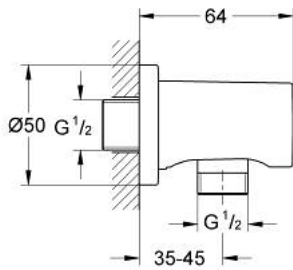

27 057 GN0 RAINSHOWER SHOWER OUTLET ELBOW 1/2"

PRODUCT DESCRIPTION

- Colour: brushed cool sunrise
- male connection thread 1/2"
- with round escutcheon
- protected against backflow
- GROHE LongLife finish

27 057 GN0 RAINSHOWER SHOWER OUTLET ELBOW 1/2"

SPARE PARTS, November 2016 – now

1: Non-return valve (Spare part-nr. 08565000)