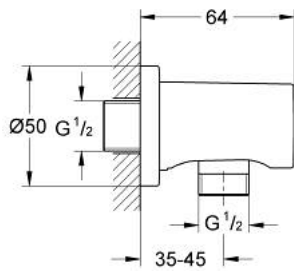

27 057 DA0 RAINSHOWER SHOWER OUTLET ELBOW 1/2"

PRODUCT DESCRIPTION

- Colour: warm sunset
- male connection thread 1/2"
- with round escutcheon
- protected against backflow
- GROHE LongLife finish

27 057 DA0 RAINSHOWER SHOWER OUTLET ELBOW 1/2"

SPARE PARTS, March 2015 – now

1: Non-return valve (Spare part-nr. 08565000)