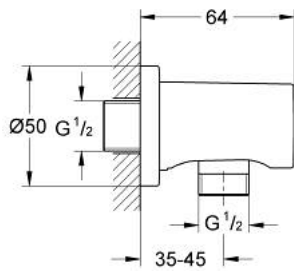

27 057 000 **RAINSHOWER SHOWER OUTLET ELBOW 1/2"**

PRODUCT DESCRIPTION

- Colour: chrome
- male connection thread 1/2"
- with round escutcheon
- protected against backflow
- GROHE LongLife finish

27 057 000 **RAINSHOWER SHOWER OUTLET ELBOW 1/2"**

SPARE PARTS, October 2005 – now

1: Non-return valve (Spare part-nr. 08565000)