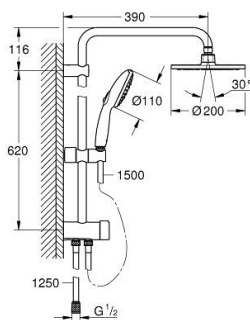

## 26 981 001 TEMPESTA SYSTEM 200 SHOWER SYSTEM WITH DIVERTER FOR WALL MOUNTING

### PRODUCT DESCRIPTION

- Colour: chrome
- consisting of:
  - horizontal 390 mm shower arm, adjustable before installation
  - change by diverter between hand shower, head shower or head shower Eco setting
  - head shower Tempesta Cosmopolitan 200 (27 541)
  - 2 spray patterns (via diverter): Rain, SmartRain
- with ball joint
- rotation angle  $\pm 15^\circ$
- hand shower Tempesta 110 (26 914)
- spray patterns: Rain, Jet, Massage
- adjustable in height with gliding element
- distance between diverter and upper bracket: 620 mm
- shower hose Relaxaflex 1500 mm (28 151)
- shower hose Relaxaflex 1250 mm (28 150)
- GROHE EcoJoy - less water, perfect flow
- maximum flow rate (at 3 bar): 6.5 l/min
- flexible installation: connection to faucet / wall union for water supply with 1/2" thread of the 1250 mm shower hose
- GROHE SmartSwitch - easily rotate the dial to enjoy your preferred spray option
- GROHE DreamSpray - perfect spray pattern
- ShockProof silicone ring prevents damages caused by shower falling
- GROHE LongLife finish
- GROHE SpeedClean - effortless limescale removal
- Inner WaterGuide - inner insulation for surface protection