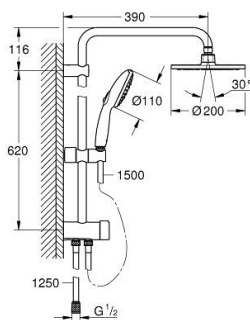

26 981 001 TEMPESTA SYSTEM 200 SHOWER SYSTEM WITH DIVERTER FOR WALL MOUNTING

PRODUCT DESCRIPTION

- Colour: chrome
- consisting of:
 - horizontal 390 mm shower arm, adjustable before installation
 - diverter allows change between hand shower, head shower or head shower with reduced flow
 - head shower Tempesta Cosmopolitan 200 (27 541)
 - 2 spray patterns (via diverter): Rain, SmartRain
- with ball joint
- rotation angle $\pm 15^\circ$
- hand shower Tempesta 110 (26 914)
- spray patterns: Rain, Jet, Massage
- adjustable in height with gliding element
- distance between diverter and upper bracket: 620 mm
- shower hose Relaxaflex 1500 mm (28 151)
- shower hose Relaxaflex 1250 mm (28 150)
- maximum flow rate (at 3 bar): 6.5 l/min
- flexible installation: connection to faucet / wall union for water supply with 1/2" thread of the 1250 mm shower hose
- GROHE SmartSwitch - easily rotate the dial to enjoy your preferred spray option
- GROHE DreamSpray - perfect spray pattern
- ShockProof silicone ring prevents damages caused by shower falling
- GROHE LongLife finish
- GROHE SpeedClean - effortless limescale removal
- Inner WaterGuide - inner insulation for surface protection

26 981 001 TEMPESTA SYSTEM 200 SHOWER SYSTEM WITH DIVERTER FOR WALL MOUNTING

SPARE PARTS, November 2021 – now

1: Dirt strainer (Spare part-nr. 0700200M)

2: Glider (Spare part-nr. 48609000)

3: Diverter (Spare part-nr. 48338000)

4: Compensation disc (Spare part-nr. 26496000)*

* Optional accessories