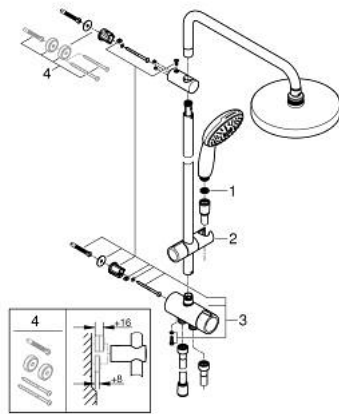

## 26 981 001 TEMPESTA SYSTEM 200 SHOWER SYSTEM WITH DIVERTER FOR WALL MOUNTING

### PRODUCT DESCRIPTION

- Colour: chrome
- consisting of:
  - horizontal 390 mm shower arm, adjustable before installation
  - change by diverter between hand shower, head shower or head shower Eco setting
  - head shower Tempesta Cosmopolitan 200 (27 541)
  - 2 spray patterns (via diverter): Rain, SmartRain
- with ball joint
- rotation angle  $\pm 15^\circ$
- hand shower Tempesta 110 (26 914)
- spray patterns: Rain, Jet, Massage
- adjustable in height with gliding element
- distance between diverter and upper bracket: 620 mm
- shower hose Relaxaflex 1500 mm (28 151)
- shower hose Relaxaflex 1250 mm (28 150)
- GROHE EcoJoy - less water, perfect flow
- maximum flow rate (at 3 bar): 6.5 l/min
- flexible installation: connection to faucet / wall union for water supply with 1/2" thread of the 1250 mm shower hose
- GROHE SmartSwitch - easily rotate the dial to enjoy your preferred spray option
- GROHE DreamSpray - perfect spray pattern
- ShockProof silicone ring prevents damages caused by shower falling
- GROHE LongLife finish
- GROHE SpeedClean - effortless limescale removal
- Inner WaterGuide - inner insulation for surface protection