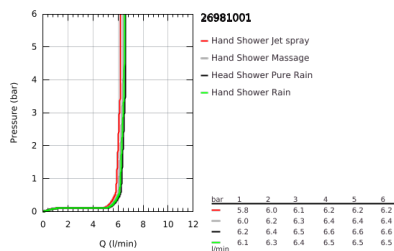

26 981 001 TEMPESTA SYSTEM 200 SHOWER SYSTEM WITH DIVERTER FOR WALL MOUNTING

PRODUCT DESCRIPTION

- Colour: chrome
- consisting of:
 - horizontal 390 mm shower arm, adjustable before installation
 - diverter allows change between hand shower, head shower or head shower with reduced flow
 - head shower Tempesta Cosmopolitan 200 (27 541)
 - 2 spray patterns (via diverter): Rain, SmartRain
- with ball joint
- rotation angle $\pm 15^\circ$
- hand shower Tempesta 110 (26 914)
- spray patterns: Rain, Jet, Massage
- adjustable in height with gliding element
- distance between diverter and upper bracket: 620 mm
- shower hose Relaxaflex 1500 mm (28 151)
- shower hose Relaxaflex 1250 mm (28 150)
- maximum flow rate (at 3 bar): 6.5 l/min
- flexible installation: connection to faucet / wall union for water supply with 1/2" thread of the 1250 mm shower hose
- GROHE SmartSwitch - easily rotate the dial to enjoy your preferred spray option
- GROHE DreamSpray - perfect spray pattern
- ShockProof silicone ring prevents damages caused by shower falling
- GROHE LongLife finish
- GROHE SpeedClean - effortless limescale removal
- Inner WaterGuide - inner insulation for surface protection