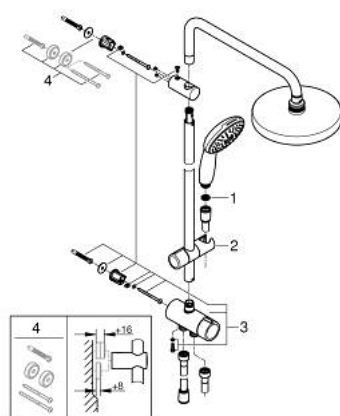

26 981 001 TEMPESTA SYSTEM 200 SHOWER SYSTEM WITH DIVERTER FOR WALL MOUNTING

PRODUCT DESCRIPTION

- Colour: chrome
- consisting of:
 - horizontal 390 mm shower arm, adjustable before installation
 - diverter allows change between hand shower, head shower or head shower with reduced flow
 - head shower Tempesta Cosmopolitan 200 (27 541)
 - 2 spray patterns (via diverter): Rain, SmartRain
- with ball joint
- rotation angle $\pm 15^\circ$
- hand shower Tempesta 110 (26 914)
- spray patterns: Rain, Jet, Massage
- adjustable in height with gliding element
- distance between diverter and upper bracket: 620 mm
- shower hose Relaxaflex 1500 mm (28 151)
- shower hose Relaxaflex 1250 mm (28 150)
- maximum flow rate (at 3 bar): 6.5 l/min
- flexible installation: connection to faucet / wall union for water supply with 1/2" thread of the 1250 mm shower hose
- GROHE SmartSwitch - easily rotate the dial to enjoy your preferred spray option
- GROHE DreamSpray - perfect spray pattern
- ShockProof silicone ring prevents damages caused by shower falling
- GROHE LongLife finish
- GROHE SpeedClean - effortless limescale removal
- Inner WaterGuide - inner insulation for surface protection

26 981 001 TEMPESTA SYSTEM 200 SHOWER SYSTEM WITH DIVERTER FOR WALL MOUNTING

SPARE PARTS, November 2021 – now

1: Dirt strainer (Spare part-nr. 0700200M)

2: Glider (Spare part-nr. 48609000)

3: Diverter (Spare part-nr. 48338000)