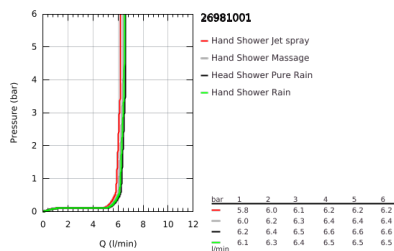

## 26 981 001 TEMPESTA SYSTEM 200 SHOWER SYSTEM WITH DIVERTER FOR WALL MOUNTING

### PRODUCT DESCRIPTION

- Colour: chrome
- consisting of:
  - horizontal 390 mm shower arm, adjustable before installation
  - change by diverter between hand shower, head shower or head shower Eco setting
  - head shower Tempesta Cosmopolitan 200 (27 541)
  - 2 spray patterns (via diverter): Rain, SmartRain
- with ball joint
- rotation angle  $\pm 15^\circ$
- hand shower Tempesta 110 (26 914)
- spray patterns: Rain, Jet, Massage
- adjustable in height with gliding element
- distance between diverter and upper bracket: 620 mm
- shower hose Relaxaflex 1500 mm (28 151)
- shower hose Relaxaflex 1250 mm (28 150)
- GROHE EcoJoy - less water, perfect flow
- maximum flow rate (at 3 bar): 6.5 l/min
- flexible installation: connection to faucet / wall union for water supply with 1/2" thread of the 1250 mm shower hose
- GROHE SmartSwitch - easily rotate the dial to enjoy your preferred spray option
- GROHE DreamSpray - perfect spray pattern
- ShockProof silicone ring prevents damages caused by shower falling
- GROHE LongLife finish
- GROHE SpeedClean - effortless limescale removal
- Inner WaterGuide - inner insulation for surface protection