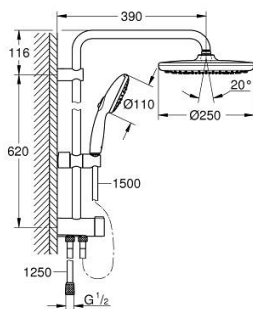

26 980 243 1 TEMPESTA SYSTEM 250 SHOWER SYSTEM WITH DIVERTER FOR WALL MOUNTING

PRODUCT DESCRIPTION

- Colour: matte black
- consisting of:
 - horizontal 390 mm shower arm, adjustable before installation
 - change by diverter between hand shower, head shower or head shower Eco setting
 - head shower Tempesta 250
 - 2 spray patterns (via diverter): Rain, SmartRain
 - maximum flow rate (at 3 bar): 7.9 l/min
 - head shower with black rear cover
 - with ball joint, rotation angle $\pm 10^\circ$
 - hand shower Tempesta 110
 - spray patterns: Rain, Jet, Massage
 - maximum flow rate (at 3 bar): 7.4 l/min
 - adjustable in height with gliding element
 - distance between diverter and upper bracket: 620 mm
 - shower hose Relexaflex 1500 mm 1/2" x 1/2"
 - shower hose Relexaflex 1250 mm 1/2 x 1/2"
 - flexible installation: connection to faucet / wall union for water supply with 1/2" thread of the 1250 mm shower hose
 - maximum flow rate system (at 3 bar): 7.9 l/min
 - GROHE EcoJoy - less water, perfect flow
 - GROHE SmartSwitch - easily rotate the dial to enjoy your preferred spray option
 - GROHE DreamSpray - perfect spray pattern
 - ShockProof silicone ring prevents damages caused by shower falling
 - GROHE SpeedClean - effortless limescale removal
 - Inner WaterGuide - inner insulation for surface protection
 - suitable for instantaneous heaters from 18 kW/h
 - minimum flow rate 5 l/min.
 - minimum pressure 1.0 bar
 - professional edition