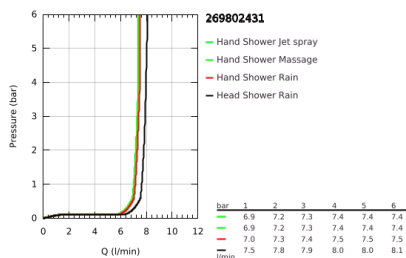

26 980 243 1 TEMPESTA SYSTEM 250 SHOWER SYSTEM WITH DIVERTER FOR WALL MOUNTING

PRODUCT DESCRIPTION

- Colour: matte black
- consisting of:
 - horizontal 390 mm shower arm, adjustable before installation
 - change by diverter between hand shower, head shower or head shower Eco setting
 - head shower Tempesta 250
 - 2 spray patterns (via diverter): Rain, SmartRain
 - maximum flow rate (at 3 bar): 7.9 l/min
 - head shower with black rear cover
 - with ball joint, rotation angle $\pm 10^\circ$
 - hand shower Tempesta 110
 - spray patterns: Rain, Jet, Massage
 - maximum flow rate (at 3 bar): 7.4 l/min
 - adjustable in height with gliding element
 - distance between diverter and upper bracket: 620 mm
 - shower hose Relexaflex 1500 mm 1/2" x 1/2"
 - shower hose Relexaflex 1250 mm 1/2 x 1/2"
 - flexible installation: connection to faucet / wall union for water supply with 1/2" thread of the 1250 mm shower hose
 - maximum flow rate system (at 3 bar): 7.9 l/min
 - GROHE EcoJoy - less water, perfect flow
 - GROHE SmartSwitch - easily rotate the dial to enjoy your preferred spray option
 - GROHE DreamSpray - perfect spray pattern
 - ShockProof silicone ring prevents damages caused by shower falling
 - GROHE SpeedClean - effortless limescale removal
 - Inner WaterGuide - inner insulation for surface protection
 - suitable for instantaneous heaters from 18 kW/h
 - minimum flow rate 5 l/min.
 - minimum pressure 1.0 bar
 - professional edition