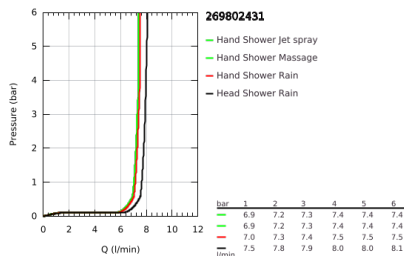

26 980 243 1 TEMPESTA SYSTEM 250 SHOWER SYSTEM WITH DIVERTER FOR WALL MOUNTING

PRODUCT DESCRIPTION

- Colour: matte black
- consisting of:
 - horizontal 390 mm shower arm, adjustable before installation
 - diverter allows change between hand shower, head shower or head shower with reduced flow
 - head shower Tempesta 250
 - 2 spray patterns (via diverter): Rain, SmartRain
 - maximum flow rate (at 3 bar): 7.9 l/min
 - head shower with black rear cover
 - with ball joint, rotation angle $\pm 10^\circ$
 - hand shower Tempesta 110
 - spray patterns: Rain, Jet, Massage
 - maximum flow rate (at 3 bar): 7.4 l/min
 - adjustable in height with gliding element
 - distance between diverter and upper bracket: 620 mm
 - shower hose Relexaflex 1500 mm 1/2" x 1/2"
 - shower hose Relexaflex 1250 mm 1/2 x 1/2"
- flexible installation: connection to faucet / wall union for water supply with 1/2" thread of the 1250 mm shower hose
- maximum flow rate system (at 3 bar): 7.9 l/min
- GROHE SmartSwitch - easily rotate the dial to enjoy your preferred spray option
- GROHE DreamSpray - perfect spray pattern
- ShockProof silicone ring prevents damages caused by shower falling
- GROHE SpeedClean - effortless limescale removal
- Inner WaterGuide - inner insulation for surface protection
- suitable for instantaneous heaters from 18 kW/h
- minimum flow rate 5 l/min.
- minimum pressure 1.0 bar
- professional edition