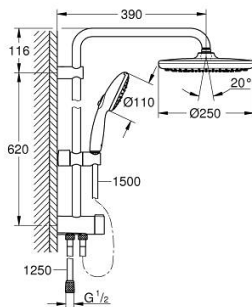

26 980 243 1 TEMPESTA SYSTEM 250 SHOWER SYSTEM WITH DIVERTER FOR WALL MOUNTING

PRODUCT DESCRIPTION

- Colour: matte black
- consisting of:
 - horizontal 390 mm shower arm, adjustable before installation
 - diverter allows change between hand shower, head shower or head shower with reduced flow
 - head shower Tempesta 250
 - 2 spray patterns (via diverter): Rain, SmartRain
 - maximum flow rate (at 3 bar): 7.9 l/min
 - head shower with black rear cover
 - with ball joint, rotation angle $\pm 10^\circ$
 - hand shower Tempesta 110
 - spray patterns: Rain, Jet, Massage
 - maximum flow rate (at 3 bar): 7.4 l/min
 - adjustable in height with gliding element
 - distance between diverter and upper bracket: 620 mm
 - shower hose Relexaflex 1500 mm 1/2" x 1/2"
 - shower hose Relexaflex 1250 mm 1/2 x 1/2"
- flexible installation: connection to faucet / wall union for water supply with 1/2" thread of the 1250 mm shower hose
- maximum flow rate system (at 3 bar): 7.9 l/min
- GROHE SmartSwitch - easily rotate the dial to enjoy your preferred spray option
- GROHE DreamSpray - perfect spray pattern
- ShockProof silicone ring prevents damages caused by shower falling
- GROHE SpeedClean - effortless limescale removal
- Inner WaterGuide - inner insulation for surface protection
- suitable for instantaneous heaters from 18 kW/h
- minimum flow rate 5 l/min.
- minimum pressure 1.0 bar
- professional edition