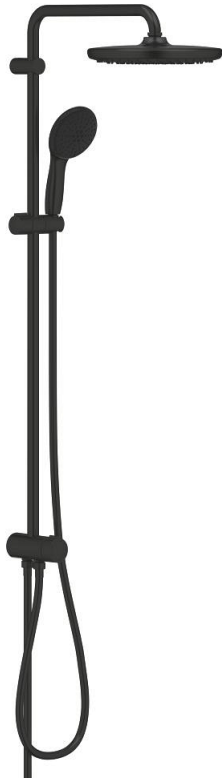

## 26 979 243 1 TEMPESTA SYSTEM 250 SHOWER SYSTEM WITH DIVERTER FOR WALL MOUNTING

### PRODUCT DESCRIPTION

- Colour: matte black
- consisting of:
  - horizontal 390 mm shower arm, adjustable before installation
  - change by diverter between hand shower, head shower or head shower
- Eco setting
- head shower Tempesta 250
- 2 spray patterns (via diverter): Rain, SmartRain
- maximum flow rate (at 3 bar): 7.5 l/min
- head shower with black rear cover
- with ball joint, rotation angle  $\pm 10^\circ$
- hand shower Tempesta 110 (26 912)
- 2 spray patterns: Rain, Jet
- maximum flow rate (at 3 bar): 6.9 l/min
- adjustable in height with gliding element
- distance between diverter and upper bracket: 920 mm
- shower hose Relexaflex 1500 mm 1/2" x 1/2"
- shower hose Relexaflex 500 mm
- flexible installation: connection to faucet / wall union for water supply with 1/2" thread of the 500 mm shower hose
- GROHE EcoJoy - less water, perfect flow
- GROHE SmartSwitch - easily rotate the dial to enjoy your preferred spray option
- GROHE DreamSpray - perfect spray pattern
- ShockProof silicone ring prevents damages caused by shower falling
- GROHE SpeedClean - effortless limescale removal
- Inner WaterGuide - inner insulation for surface protection
- suitable for instantaneous heaters from 18 kW/h
- maximum flow rate (at 3 bar): 7.5 l/min
- minimum flow rate 5 l/min.
- minimum pressure 1.0 bar
- professional edition