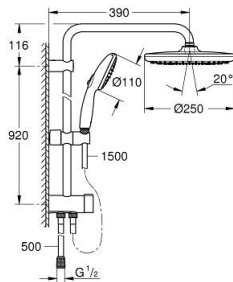

## 26 979 243 1 TEMPESTA SYSTEM 250 SHOWER SYSTEM WITH DIVERTER FOR WALL MOUNTING

### PRODUCT DESCRIPTION

- Colour: matte black
- consisting of:
  - horizontal 390 mm shower arm, adjustable before installation
  - change by diverter between hand shower, head shower or head shower
- Eco setting
- head shower Tempesta 250
- 2 spray patterns (via diverter): Rain, SmartRain
- maximum flow rate (at 3 bar): 7.5 l/min
- head shower with black rear cover
- with ball joint, rotation angle  $\pm 10^\circ$
- hand shower Tempesta 110 (26 912)
- 2 spray patterns: Rain, Jet
- maximum flow rate (at 3 bar): 6.9 l/min
- adjustable in height with gliding element
- distance between diverter and upper bracket: 920 mm
- shower hose Relexaflex 1500 mm 1/2" x 1/2"
- shower hose Relexaflex 500 mm
- flexible installation: connection to faucet / wall union for water supply with 1/2" thread of the 500 mm shower hose
- GROHE EcoJoy - less water, perfect flow
- GROHE SmartSwitch - easily rotate the dial to enjoy your preferred spray option
- GROHE DreamSpray - perfect spray pattern
- ShockProof silicone ring prevents damages caused by shower falling
- GROHE SpeedClean - effortless limescale removal
- Inner WaterGuide - inner insulation for surface protection
- suitable for instantaneous heaters from 18 kW/h
- maximum flow rate (at 3 bar): 7.5 l/min
- minimum flow rate 5 l/min.
- minimum pressure 1.0 bar
- professional edition