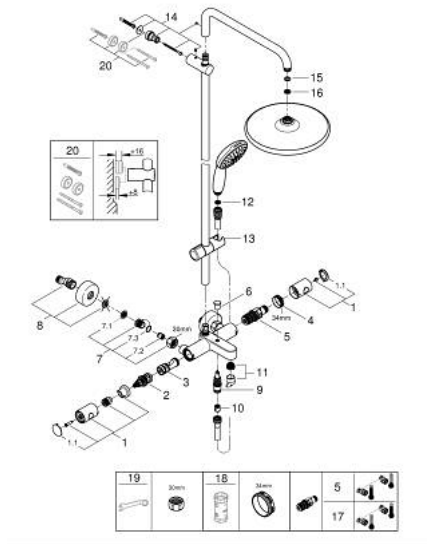

26 978 001 TEMPESTA SYSTEM 250 SHOWER SYSTEM WITH BATH SAFETY MIXER FOR WALL MOUNTING

SPARE PARTS, November 2021 – now

- 1: Metal handle 1/2" (Spare part-nr. 47984000)
- 1.1: Cover cap (Spare part-nr. 6458500M)
- 2: Aquadimmer (Spare part-nr. 47364000)
- 3: Water flow (Spare part-nr. 47887000)
- 4: Fitting ring (Spare part-nr. 47743000)
- 5: Thermostatic compact cartridge 1/2" (Spare part-nr. 47439000)
- 6: Diverter knob (Spare part-nr. 65648000)
- 7: Non-return valve (Spare part-nr. 47189000)
- 7.1: Dirt strainer (Spare part-nr. 0726400M)
- 7.2: Non-return valve (Spare part-nr. 08565000)
- 7.3: O-ring $\varnothing 17 \times \varnothing 2$ (Spare part-nr. 0305500M)
- 8: S-union (Spare part-nr. 12662000)
- 9: Diverter (Spare part-nr. 65655000)
- 10: Non-return valve (Spare part-nr. 08565000)
- 11: Mousseur (Spare part-nr. 13926000)
- 12: Dirt strainer (Spare part-nr. 0700200M)
- 13: Glider (Spare part-nr. 48609000)
- 14: Shower bar holder (Spare part-nr. 48423000)
- 15: Fibre seal dia. $\varnothing 18.5 \times \varnothing 12 \times 2$ (Spare part-nr. 0138900M)
- 16: Dirt strainer (Spare part-nr. 48007000)
- 17: GROHE TurboStat cartridge 1/2" (Spare part-nr. 47175000)*
- 18: Socket Spanner (Spare part-nr. 19332000)*
- 19: Special spanner (Spare part-nr. 19377000)*
- 20: Compensation disc (Spare part-nr. 26496000)*

* Optional accessories