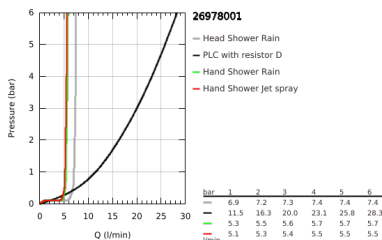

26 978 001 TEMPESTA SYSTEM 250 SHOWER SYSTEM WITH BATH SAFETY MIXER FOR WALL MOUNTING

PRODUCT DESCRIPTION

- Colour: chrome
- consisting of:
 - horizontal swivable 390 mm shower arm
 - exposed Safety Mixer with Aquadimmer function
 - allows change between:
 - head shower Tempesta 250 (26 666)
 - spray pattern: Rain
 - maximum flow rate (at 3 bar): 7.3 l/min
 - head shower with white rear cover
 - with ball joint, rotation angle $\pm 10^\circ$
 - bath inlet
 - separate diverter for hand shower
 - hand shower Tempesta 110 (27 597)
 - 2 spray patterns: Rain, Jet
 - maximum flow rate (at 3 bar): 5.6 l/min
 - adjustable in height with gliding element
 - Rotaflex TwistStop shower hose 1750 mm 1/2" x 1/2" (28 410)
 - maximum flow rate system (at 3 bar): 7.3 l/min (without bath inlet)
 - GROHE EcoJoy - less water, perfect flow
 - GROHE TurboStat - compact cartridge with wax thermoelement
 - GROHE SafeStop - safety button at 38°C
 - GROHE SafeStop Plus - optional temperature limiter at 43°C included
 - GROHE SmartSwitch - easily rotate the dial to enjoy your preferred spray option
 - GROHE DreamSpray - perfect spray pattern
 - ShockProof silicone ring prevents damages caused by shower falling
 - GROHE LongLife finish
 - GROHE SpeedClean - effortless limescale removal
 - Inner WaterGuide - inner insulation for surface protection
 - TwistStop - to prevent hose from twisting
 - suitable for instantaneous heaters from 18 kW/h
 - minimum flow rate 5 l/min.
 - professional edition