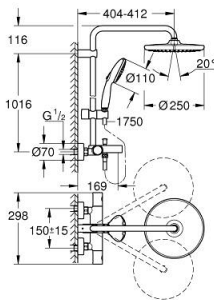

26 978 001 TEMPESTA SYSTEM 250 SHOWER SYSTEM WITH BATH SAFETY MIXER FOR WALL MOUNTING

PRODUCT DESCRIPTION

- Colour: chrome
- consisting of:
 - horizontal swivable 390 mm shower arm
 - exposed Safety Mixer with Aquadimmer function
 - allows change between:
 - head shower Tempesta 250 (26 666)
 - spray pattern: Rain
 - maximum flow rate (at 3 bar): 7.3 l/min
 - head shower with white rear cover
 - with ball joint, rotation angle $\pm 10^\circ$
 - bath inlet
 - separate diverter for hand shower
 - hand shower Tempesta 110 (27 597)
 - 2 spray patterns: Rain, Jet
 - maximum flow rate (at 3 bar): 5.6 l/min
 - adjustable in height with gliding element
 - Rotaflex TwistStop shower hose 1750 mm 1/2" x 1/2" (28 410)
 - maximum flow rate system (at 3 bar): 7.3 l/min (without bath inlet)
 - GROHE EcoJoy - less water, perfect flow
 - GROHE TurboStat - compact cartridge with wax thermoelement
 - GROHE SafeStop - safety button at 38°C
 - GROHE SafeStop Plus - optional temperature limiter at 43°C included
 - GROHE SmartSwitch - easily rotate the dial to enjoy your preferred spray option
 - GROHE DreamSpray - perfect spray pattern
 - ShockProof silicone ring prevents damages caused by shower falling
 - GROHE LongLife finish
 - GROHE SpeedClean - effortless limescale removal
 - Inner WaterGuide - inner insulation for surface protection
 - TwistStop - to prevent hose from twisting
 - suitable for instantaneous heaters from 18 kW/h
 - minimum flow rate 5 l/min.
 - professional edition