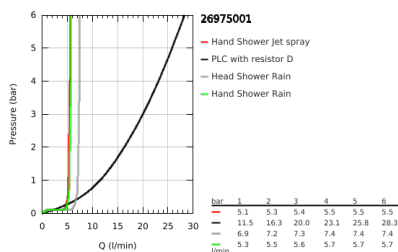

26 975 001 TEMPESTA SYSTEM 250 CUBE SHOWER SYSTEM WITH BATH SAFETY MIXER FOR WALL MOUNTING

PRODUCT DESCRIPTION

- Colour: chrome
- horizontal swivable 390 mm shower arm
- exposed Safety Mixer with Aquadimmer function
- head shower Tempesta 250 Cube (26 685)
- spray pattern: Rain
- maximum flow rate (at 3 bar): 7.3 l/min
- head shower with white rear cover
- bath inlet
- separate diverter for hand shower
- hand shower Tempesta Cube 110 (27 571)
- maximum flow rate (at 3 bar): 5.6 l/min
- adjustable in height with gliding element
- Rotaflex TwistStop shower hose 1750 mm 1/2" x 1/2" (28 410)
- maximum flow rate system (at 3 bar): 7.3 l/min (without bath inlet)
- GROHE EcoJoy - less water, perfect flow
- GROHE TurboStat - compact cartridge with wax thermoelement
- GROHE SafeStop - safety button at 38°C
- GROHE SafeStop Plus - optional temperature limiter at 43°C included
- GROHE SmartSwitch - easily rotate the dial to enjoy your preferred spray option
- GROHE DreamSpray - perfect spray pattern
- ShockProof silicone ring prevents damages caused by shower falling
- GROHE LongLife finish
- GROHE SpeedClean - effortless limescale removal
- Inner WaterGuide - inner insulation for surface protection
- TwistStop - to prevent hose from twisting
- minimum flow rate 5 l/min.