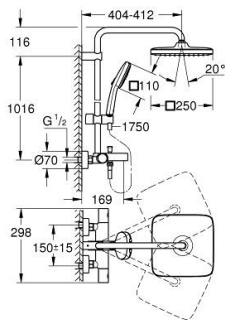

26 975 001 TEMPESTA SYSTEM 250 CUBE SHOWER SYSTEM WITH BATH SAFETY MIXER FOR WALL MOUNTING

PRODUCT DESCRIPTION

- Colour: chrome
- horizontal swivable 390 mm shower arm
- exposed Safety Mixer with Aquadimmer function
- head shower Tempesta 250 Cube (26 685)
- spray pattern: Rain
- maximum flow rate (at 3 bar): 7.3 l/min
- head shower with white rear cover
- bath inlet
- separate diverter for hand shower
- hand shower Tempesta Cube 110 (27 571)
- maximum flow rate (at 3 bar): 5.6 l/min
- adjustable in height with gliding element
- Rotaflex TwistStop shower hose 1750 mm 1/2" x 1/2" (28 410)
- maximum flow rate system (at 3 bar): 7.3 l/min (without bath inlet)
- GROHE EcoJoy - less water, perfect flow
- GROHE TurboStat - compact cartridge with wax thermoelement
- GROHE SafeStop - safety button at 38°C
- GROHE SafeStop Plus - optional temperature limiter at 43°C included
- GROHE SmartSwitch - easily rotate the dial to enjoy your preferred spray option
- GROHE DreamSpray - perfect spray pattern
- ShockProof silicone ring prevents damages caused by shower falling
- GROHE LongLife finish
- GROHE SpeedClean - effortless limescale removal
- Inner WaterGuide - inner insulation for surface protection
- TwistStop - to prevent hose from twisting
- minimum flow rate 5 l/min.