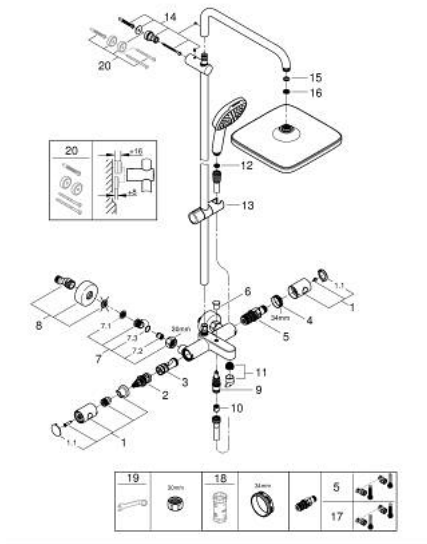

26 975 001 TEMPESTA SYSTEM 250 CUBE SHOWER SYSTEM WITH BATH SAFETY MIXER FOR WALL MOUNTING

SPARE PARTS, November 2021 – now

- 1: Metal handle 1/2" (Spare part-nr. 47984000)
- 1.1: Cover cap (Spare part-nr. 6458500M)
- 2: Aquadimmer (Spare part-nr. 47364000)
- 3: Water flow (Spare part-nr. 47887000)
- 4: Fitting ring (Spare part-nr. 47743000)
- 5: Thermostatic compact cartridge 1/2" (Spare part-nr. 47439000)
- 6: Diverter knob (Spare part-nr. 65648000)
- 7: Non-return valve (Spare part-nr. 47189000)
- 7.1: Dirt strainer (Spare part-nr. 0726400M)
- 7.2: Non-return valve (Spare part-nr. 08565000)
- 7.3: O-ring $\varnothing 17 \times \varnothing 2$ (Spare part-nr. 0305500M)
- 8: S-union (Spare part-nr. 12662000)
- 9: Diverter (Spare part-nr. 65655000)
- 10: Non-return valve (Spare part-nr. 08565000)
- 11: Mousseur (Spare part-nr. 13926000)
- 12: Dirt strainer (Spare part-nr. 0700200M)
- 13: Glider (Spare part-nr. 48609000)
- 14: Shower bar holder (Spare part-nr. 48423000)
- 15: Fibre seal dia. $\varnothing 18.5 \times \varnothing 12 \times 2$ (Spare part-nr. 0138900M)
- 16: Dirt strainer (Spare part-nr. 48007000)
- 17: GROHE TurboStat cartridge 1/2" (Spare part-nr. 47175000)*
- 18: Socket Spanner (Spare part-nr. 19332000)*
- 19: Special spanner (Spare part-nr. 19377000)*
- 20: Compensation disc (Spare part-nr. 26496000)*

* Optional accessories