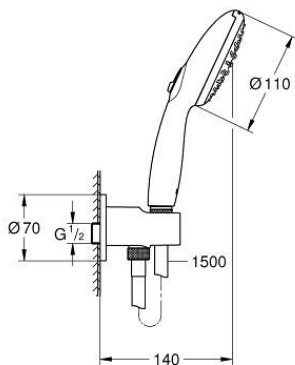

## 26 921 003 TEMPESTA 110 WALL HOLDER SET 2 SPRAYS (RAIN, JET)

### PRODUCT DESCRIPTION

- Colour: chrome
- with integrated wall union 1/2"
- consisting of:
  - hand shower Tempesta 110 (26 912)
  - shower outlet elbow 1/2" with wall shower holder (28 679)
- male thread
- protected against backflow
- shower hose Relaxaflex 1500 mm 1/2" x 1/2" (28 151)
- GROHE EcoJoy - less water, perfect flow
- GROHE SmartSwitch - easily rotate the dial to enjoy your preferred spray option
- GROHE DreamSpray - perfect spray pattern
- GROHE LongLife finish
- GROHE SpeedClean - effortless limescale removal
- Inner WaterGuide - inner insulation for surface protection
- ShockProof silicone ring prevents damages caused by shower falling
- maximum flow rate (at 3 bar): 6.9 l/min
- minimum pressure 1.0 bar
- suitable for instantaneous heater
- professional edition

## 26 921 003 TEMPESTA 110 WALL HOLDER SET 2 SPRAYS (RAIN, JET)

**SPARE PARTS**, November 2021 – now

1: Dirt strainer (Spare part-nr. 0700200M)

2: Non-return valve (Spare part-nr. 08565000)