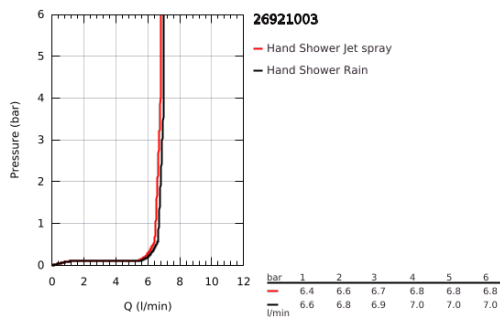

## 26 921 003 TEMPESTA 110 WALL HOLDER SET 2 SPRAYS (RAIN, JET)

### PRODUCT DESCRIPTION

- Colour: chrome
- with integrated wall union 1/2"
- consisting of:
  - hand shower Tempesta 110 (26 912)
  - shower outlet elbow 1/2" with wall shower holder (28 679)
- male thread
- protected against backflow
- shower hose Relaxaflex 1500 mm 1/2" x 1/2" (28 151)
- GROHE EcoJoy - less water, perfect flow
- GROHE SmartSwitch - easily rotate the dial to enjoy your preferred spray option
- GROHE DreamSpray - perfect spray pattern
- GROHE LongLife finish
- GROHE SpeedClean - effortless limescale removal
- Inner WaterGuide - inner insulation for surface protection
- ShockProof silicone ring prevents damages caused by shower falling
- maximum flow rate (at 3 bar): 6.9 l/min
- minimum pressure 1.0 bar
- suitable for instantaneous heater
- professional edition