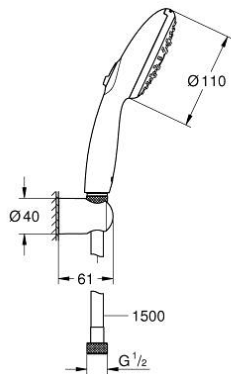

26 920 003 TEMPESTA 110 WALL HOLDER SET 3 SPRAYS (RAIN, JET, MASSAGE)

PRODUCT DESCRIPTION

- Colour: chrome
- consisting of:
 - hand shower Tempesta 110 (28 419)
 - maximum flow rate (at 3 bar): 7.4 l/min
 - wall shower holder Tempesta, non-adjustable (28 605)
 - shower hose Relaxaflex 1500 mm 1/2" x 1/2" (28 151)
- GROHE EcoJoy - less water, perfect flow
- GROHE SmartSwitch - easily rotate the dial to enjoy your preferred spray option
- GROHE DreamSpray - perfect spray pattern
- GROHE LongLife finish
- GROHE SpeedClean - effortless limescale removal
- Inner WaterGuide - inner insulation for surface protection
- ShockProof silicone ring prevents damages caused by shower falling
- minimum pressure 1.0 bar
- suitable for instantaneous heater
- professional edition

26 920 003 TEMPESTA 110 WALL HOLDER SET 3 SPRAYS (RAIN, JET, MASSAGE)

SPARE PARTS, November 2021 – now

1: Dirt strainer (Spare part-nr. 0700200M)