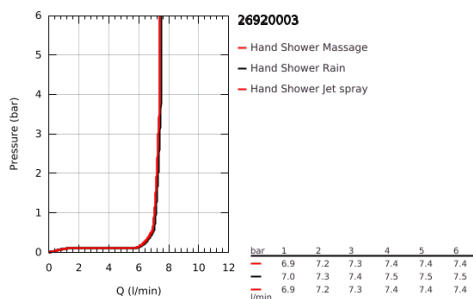

26 920 003 TEMPESTA 110 WALL HOLDER SET 3 SPRAYS (RAIN, JET, MASSAGE)

PRODUCT DESCRIPTION

- Colour: chrome
- consisting of:
 - hand shower Tempesta 110 (28 419)
 - maximum flow rate (at 3 bar): 7.4 l/min
 - wall shower holder Tempesta, non-adjustable (28 605)
 - shower hose Relaxaflex 1500 mm 1/2" x 1/2" (28 151)
- GROHE EcoJoy - less water, perfect flow
- GROHE SmartSwitch - easily rotate the dial to enjoy your preferred spray option
- GROHE DreamSpray - perfect spray pattern
- GROHE LongLife finish
- GROHE SpeedClean - effortless limescale removal
- Inner WaterGuide - inner insulation for surface protection
- ShockProof silicone ring prevents damages caused by shower falling
- minimum pressure 1.0 bar
- suitable for instantaneous heater
- professional edition