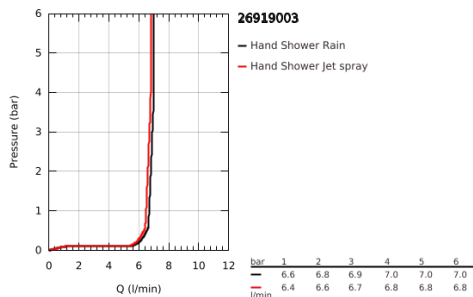

26 919 003 TEMPESTA 110 WALL HOLDER SET 2 SPRAYS (RAIN, JET)

PRODUCT DESCRIPTION

- Colour: chrome
- consisting of:
 - hand shower Tempesta 110 (26 912)
 - wall shower holder Tempesta, non-adjustable (28 605)
 - shower hose Relexaflex 1500 mm 1/2" x 1/2" (28 151)
- GROHE EcoJoy - less water, perfect flow
- GROHE SmartSwitch - easily rotate the dial to enjoy your preferred spray option
- GROHE DreamSpray - perfect spray pattern
- GROHE LongLife finish
- GROHE SpeedClean - effortless limescale removal
- Inner WaterGuide - inner insulation for surface protection
- ShockProof silicone ring prevents damages caused by shower falling
- maximum flow rate (at 3 bar): 6.9 l/min
- minimum pressure 1.0 bar
- suitable for instantaneous heater
- professional edition