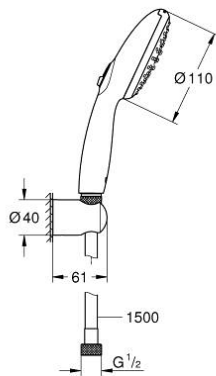

26 919 003 TEMPESTA 110 WALL HOLDER SET 2 SPRAYS (RAIN, JET)

PRODUCT DESCRIPTION

- Colour: chrome
- consisting of:
 - hand shower Tempesta 110 (26 912)
 - wall shower holder Tempesta, non-adjustable (28 605)
 - shower hose Relexaflex 1500 mm 1/2" x 1/2" (28 151)
- GROHE EcoJoy - less water, perfect flow
- GROHE SmartSwitch - easily rotate the dial to enjoy your preferred spray option
- GROHE DreamSpray - perfect spray pattern
- GROHE LongLife finish
- GROHE SpeedClean - effortless limescale removal
- Inner WaterGuide - inner insulation for surface protection
- ShockProof silicone ring prevents damages caused by shower falling
- maximum flow rate (at 3 bar): 6.9 l/min
- minimum pressure 1.0 bar
- suitable for instantaneous heater
- professional edition

26 919 003 **TEMPESTA 110 WALL HOLDER SET 2 SPRAYS (RAIN, JET)**

SPARE PARTS, November 2021 – now

1: Dirt strainer (Spare part-nr. 0700200M)