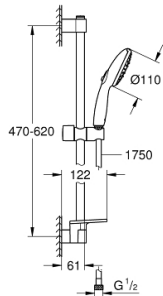

26 918 003 TEMPESTA 110 SHOWER RAIL SET 3 SPRAYS (RAIN, JET, MASSAGE)

PRODUCT DESCRIPTION

- Colour: chrome
- hand shower Tempesta 110 (28 419)
- maximum flow rate (at 3 bar): 7.4 l/min
- shower rail, 600 mm (27 523)
- metal shower hose Relaxaflex 1750 mm 1/2" x 1/2" (28 139)
- GROHE EasyReach tray (26 770)
- GROHE EcoJoy - less water, perfect flow
- GROHE SmartSwitch - easily rotate the dial to enjoy your preferred spray option
- GROHE DreamSpray - perfect spray pattern
- GROHE LongLife finish
- Flexible Installation - 1 adjustable bracket for existing drill holes
- adjustable rail holder (turn and glide shower holder)
- GROHE SpeedClean - effortless limescale removal
- Inner WaterGuide - inner insulation for surface protection
- ShockProof silicone ring prevents damages caused by shower falling
- minimum pressure 1.0 bar
- suitable for instantaneous heater
- professional edition

26 918 003 TEMPESTA 110 SHOWER RAIL SET 3 SPRAYS (RAIN, JET, MASSAGE)

SPARE PARTS, November 2021 – now

- 1: Shower bar holder (Spare part-nr. 48607000)
- 2: Glider (Spare part-nr. 48609000)
- 3: Shower bar holder (Spare part-nr. 48608000)
- 4: Dirt strainer (Spare part-nr. 0700200M)
- 5: GROHE EasyReach tray (Spare part-nr. 26770001)
- 6: Compensation disc (Spare part-nr. 48543001)*