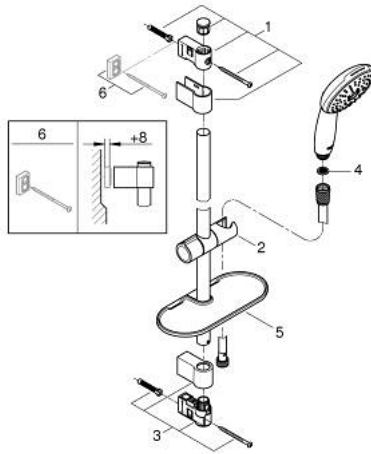

26 918 003 TEMPESTA 110 SHOWER RAIL SET 3 SPRAYS (RAIN, JET, MASSAGE)

PRODUCT DESCRIPTION

- Colour: chrome
- hand shower Tempesta 110 (28 419)
- maximum flow rate (at 3 bar): 7.4 l/min
- shower rail, 600 mm (27 523)
- metal shower hose Relaxaflex 1750 mm 1/2" x 1/2" (28 139)
- GROHE EasyReach tray (26 770)
- GROHE EcoJoy - less water, perfect flow
- GROHE SmartSwitch - easily rotate the dial to enjoy your preferred spray option
- GROHE DreamSpray - perfect spray pattern
- GROHE LongLife finish
- Flexible Installation - 1 adjustable bracket for existing drill holes
- adjustable rail holder (turn and glide shower holder)
- GROHE SpeedClean - effortless limescale removal
- Inner WaterGuide - inner insulation for surface protection
- ShockProof silicone ring prevents damages caused by shower falling
- minimum pressure 1.0 bar
- suitable for instantaneous heater
- professional edition

26 918 003 TEMPESTA 110 SHOWER RAIL SET 3 SPRAYS (RAIN, JET, MASSAGE)

SPARE PARTS, November 2021 – now

- 1: Shower bar holder (Spare part-nr. 48607000)
- 2: Glider (Spare part-nr. 48609000)
- 3: Shower bar holder (Spare part-nr. 48608000)
- 4: Dirt strainer (Spare part-nr. 0700200M)
- 5: GROHE EasyReach tray (Spare part-nr. 26770001)
- 6: Compensation disc (Spare part-nr. 48543001)*