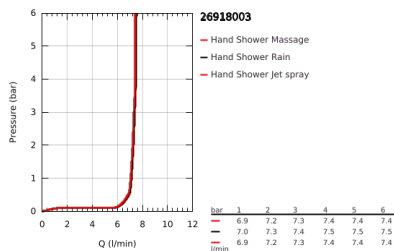

26 918 003 TEMPESTA 110 SHOWER RAIL SET 3 SPRAYS (RAIN, JET, MASSAGE)

PRODUCT DESCRIPTION

- Colour: chrome
- hand shower Tempesta 110 (28 419)
- maximum flow rate (at 3 bar): 7.4 l/min
- shower rail, 600 mm (27 523)
- metal shower hose Relaxaflex 1750 mm 1/2" x 1/2" (28 139)
- GROHE EasyReach tray (26 770)
- GROHE EcoJoy - less water, perfect flow
- GROHE SmartSwitch - easily rotate the dial to enjoy your preferred spray option
- GROHE DreamSpray - perfect spray pattern
- GROHE LongLife finish
- Flexible Installation - 1 adjustable bracket for existing drill holes
- adjustable rail holder (turn and glide shower holder)
- GROHE SpeedClean - effortless limescale removal
- Inner WaterGuide - inner insulation for surface protection
- ShockProof silicone ring prevents damages caused by shower falling
- minimum pressure 1.0 bar
- suitable for instantaneous heater
- professional edition

26 918 003 TEMPESTA 110 SHOWER RAIL SET 3 SPRAYS (RAIN, JET, MASSAGE)

SPARE PARTS, November 2021 – now

- 1: Shower bar holder (Spare part-nr. 48607000)
- 2: Glider (Spare part-nr. 48609000)
- 3: Shower bar holder (Spare part-nr. 48608000)
- 4: Dirt strainer (Spare part-nr. 0700200M)
- 5: GROHE EasyReach tray (Spare part-nr. 26770001)
- 6: Compensation disc (Spare part-nr. 48543001)*