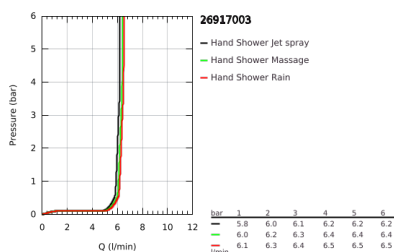

## 26 917 003 TEMPESTA 110 SHOWER RAIL SET 3 SPRAYS (RAIN, JET, MASSAGE)

### PRODUCT DESCRIPTION

- Colour: chrome
- hand shower Tempesta 110 (26 914)
- shower rail, 600 mm (27 523)
- metal shower hose Relexaflex 1750 mm 1/2" x 1/2" (28 139)
- GROHE EasyReach tray (26 770)
- GROHE EcoJoy - less water, perfect flow
- GROHE SmartSwitch - easily rotate the dial to enjoy your preferred spray option
- GROHE DreamSpray - perfect spray pattern
- GROHE LongLife finish
- Flexible Installation - 1 adjustable bracket for existing drill holes
- adjustable rail holder (turn and glide shower holder)
- GROHE SpeedClean - effortless limescale removal
- Inner WaterGuide - inner insulation for surface protection
- ShockProof silicone ring prevents damages caused by shower falling
- maximum flow rate (at 3 bar): 6.4 l/min
- minimum pressure 1.0 bar
- suitable for instantaneous heater
- professional edition