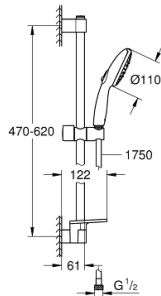

## 26 917 003 TEMPESTA 110 SHOWER RAIL SET 3 SPRAYS (RAIN, JET, MASSAGE)

### PRODUCT DESCRIPTION

- Colour: chrome
- hand shower Tempesta 110 (26 914)
- shower rail, 600 mm (27 523)
- metal shower hose Relexaflex 1750 mm 1/2" x 1/2" (28 139)
- GROHE EasyReach tray (26 770)
- GROHE EcoJoy - less water, perfect flow
- GROHE SmartSwitch - easily rotate the dial to enjoy your preferred spray option
- GROHE DreamSpray - perfect spray pattern
- GROHE LongLife finish
- Flexible Installation - 1 adjustable bracket for existing drill holes
- adjustable rail holder (turn and glide shower holder)
- GROHE SpeedClean - effortless limescale removal
- Inner WaterGuide - inner insulation for surface protection
- ShockProof silicone ring prevents damages caused by shower falling
- AquaCalibrator limits maximum flow rate (at 3 bar): 6.4 l/min
- minimum pressure 1.0 bar
- suitable for instantaneous heater
- professional edition