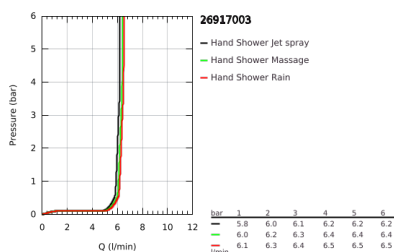

## 26 917 003 TEMPESTA 110 SHOWER RAIL SET 3 SPRAYS (RAIN, JET, MASSAGE)

### PRODUCT DESCRIPTION

- Colour: chrome
- hand shower Tempesta 110 (26 914)
- shower rail, 600 mm (27 523)
- metal shower hose Relexaflex 1750 mm 1/2" x 1/2" (28 139)
- GROHE EasyReach tray (26 770)
- GROHE EcoJoy - less water, perfect flow
- GROHE SmartSwitch - easily rotate the dial to enjoy your preferred spray option
- GROHE DreamSpray - perfect spray pattern
- GROHE LongLife finish
- Flexible Installation - 1 adjustable bracket for existing drill holes
- adjustable rail holder (turn and glide shower holder)
- GROHE SpeedClean - effortless limescale removal
- Inner WaterGuide - inner insulation for surface protection
- ShockProof silicone ring prevents damages caused by shower falling
- AquaCalibrator limits maximum flow rate (at 3 bar): 6.4 l/min
- minimum pressure 1.0 bar
- suitable for instantaneous heater
- professional edition