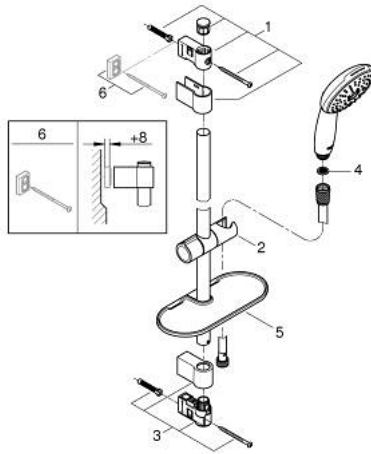

## 26 917 003 TEMPESTA 110 SHOWER RAIL SET 3 SPRAYS (RAIN, JET, MASSAGE)

### PRODUCT DESCRIPTION

- Colour: chrome
- hand shower Tempesta 110 (26 914)
- shower rail, 600 mm (27 523)
- metal shower hose Relexaflex 1750 mm 1/2" x 1/2" (28 139)
- GROHE EasyReach tray (26 770)
- GROHE EcoJoy - less water, perfect flow
- GROHE SmartSwitch - easily rotate the dial to enjoy your preferred spray option
- GROHE DreamSpray - perfect spray pattern
- GROHE LongLife finish
- Flexible Installation - 1 adjustable bracket for existing drill holes
- adjustable rail holder (turn and glide shower holder)
- GROHE SpeedClean - effortless limescale removal
- Inner WaterGuide - inner insulation for surface protection
- ShockProof silicone ring prevents damages caused by shower falling
- maximum flow rate (at 3 bar): 6.4 l/min
- minimum pressure 1.0 bar
- suitable for instantaneous heater
- professional edition