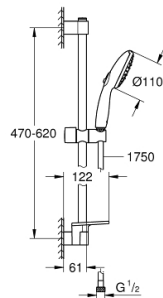

26 917 003 TEMPESTA 110 SHOWER RAIL SET 3 SPRAYS (RAIN, JET, MASSAGE)

PRODUCT DESCRIPTION

- Colour: chrome
- hand shower Tempesta 110 (26 914)
- shower rail, 600 mm (27 523)
- metal shower hose Relexaflex 1750 mm 1/2" x 1/2" (28 139)
- GROHE EasyReach tray (26 770)
- GROHE EcoJoy - less water, perfect flow
- GROHE SmartSwitch - easily rotate the dial to enjoy your preferred spray option
- GROHE DreamSpray - perfect spray pattern
- GROHE LongLife finish
- Flexible Installation - 1 adjustable bracket for existing drill holes
- adjustable rail holder (turn and glide shower holder)
- GROHE SpeedClean - effortless limescale removal
- Inner WaterGuide - inner insulation for surface protection
- ShockProof silicone ring prevents damages caused by shower falling
- AquaCalibrator limits maximum flow rate (at 3 bar): 6.4 l/min
- minimum pressure 1.0 bar
- suitable for instantaneous heater
- professional edition

26 917 003 TEMPESTA 110 SHOWER RAIL SET 3 SPRAYS (RAIN, JET, MASSAGE)

SPARE PARTS, November 2021 – now

- 1: Shower bar holder (Spare part-nr. 48607000)
- 2: Glider (Spare part-nr. 48609000)
- 3: Shower bar holder (Spare part-nr. 48608000)
- 4: Dirt strainer (Spare part-nr. 0700200M)
- 5: GROHE EasyReach tray (Spare part-nr. 26770001)
- 6: Compensation disc (Spare part-nr. 48543001)*