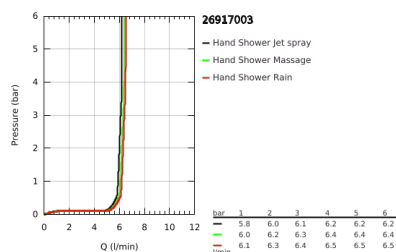

26 917 003 TEMPESTA 110 SHOWER RAIL SET 3 SPRAYS (RAIN, JET, MASSAGE)

PRODUCT DESCRIPTION

- Colour: chrome
- hand shower Tempesta 110 (26 914)
- shower rail, 600 mm (27 523)
- metal shower hose Relexaflex 1750 mm 1/2" x 1/2" (28 139)
- GROHE EasyReach tray (26 770)
- GROHE EcoJoy - less water, perfect flow
- GROHE SmartSwitch - easily rotate the dial to enjoy your preferred spray option
- GROHE DreamSpray - perfect spray pattern
- GROHE LongLife finish
- Flexible Installation - 1 adjustable bracket for existing drill holes
- adjustable rail holder (turn and glide shower holder)
- GROHE SpeedClean - effortless limescale removal
- Inner WaterGuide - inner insulation for surface protection
- ShockProof silicone ring prevents damages caused by shower falling
- AquaCalibrator limits maximum flow rate (at 3 bar): 6.4 l/min
- minimum pressure 1.0 bar
- suitable for instantaneous heater
- professional edition

26 917 003 TEMPESTA 110 SHOWER RAIL SET 3 SPRAYS (RAIN, JET, MASSAGE)

SPARE PARTS, November 2021 – now

- 1: Shower bar holder (Spare part-nr. 48607000)
- 2: Glider (Spare part-nr. 48609000)
- 3: Shower bar holder (Spare part-nr. 48608000)
- 4: Dirt strainer (Spare part-nr. 0700200M)
- 5: GROHE EasyReach tray (Spare part-nr. 26770001)
- 6: Compensation disc (Spare part-nr. 48543001)*