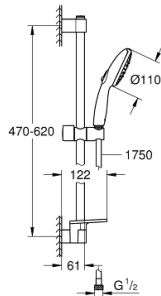

## 26 917 003 TEMPESTA 110 SHOWER RAIL SET 3 SPRAYS (RAIN, JET, MASSAGE)

### PRODUCT DESCRIPTION

- Colour: chrome
- hand shower Tempesta 110 (26 914)
- shower rail, 600 mm (27 523)
- metal shower hose Relexaflex 1750 mm 1/2" x 1/2" (28 139)
- GROHE EasyReach tray (26 770)
- GROHE EcoJoy - less water, perfect flow
- GROHE SmartSwitch - easily rotate the dial to enjoy your preferred spray option
- GROHE DreamSpray - perfect spray pattern
- GROHE LongLife finish
- Flexible Installation - 1 adjustable bracket for existing drill holes
- adjustable rail holder (turn and glide shower holder)
- GROHE SpeedClean - effortless limescale removal
- Inner WaterGuide - inner insulation for surface protection
- ShockProof silicone ring prevents damages caused by shower falling
- maximum flow rate (at 3 bar): 6.4 l/min
- minimum pressure 1.0 bar
- suitable for instantaneous heater
- professional edition