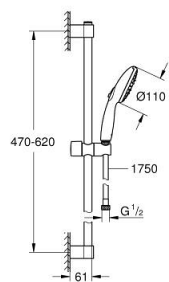

26 916 003 TEMPESTA 110 SHOWER RAIL SET 3 SPRAYS (RAIN, JET, MASSAGE)

PRODUCT DESCRIPTION

- Colour: chrome
- hand shower Tempesta 110 (26 914)
- shower rail, 600 mm (27 523)
- Relaxaflex hose 1750 mm 1/2"x1/2" (28 154)
- GROHE EcoJoy - less water, perfect flow
- GROHE SmartSwitch - easily rotate the dial to enjoy your preferred spray option
- GROHE DreamSpray - perfect spray pattern
- GROHE LongLife finish
- Flexible Installation - 1 adjustable bracket for existing drill holes
- adjustable rail holder (turn and glide shower holder)
- GROHE SpeedClean - effortless limescale removal
- Inner WaterGuide - inner insulation for surface protection
- ShockProof silicone ring prevents damages caused by shower falling
- AquaCalibrator limits maximum flow rate (at 3 bar): 6.4 l/min
- minimum pressure 1.0 bar
- suitable for instantaneous heater
- professional edition

26 916 003 TEMPESTA 110 SHOWER RAIL SET 3 SPRAYS (RAIN, JET, MASSAGE)

SPARE PARTS, November 2021 – now

- 1: Shower bar holder (Spare part-nr. 48607000)
 - 2: Glider (Spare part-nr. 48609000)
 - 3: Shower bar holder (Spare part-nr. 48608000)
 - 4: Dirt strainer (Spare part-nr. 0700200M)
 - 5: Compensation disc (Spare part-nr. 48543001)*
- * Optional accessories