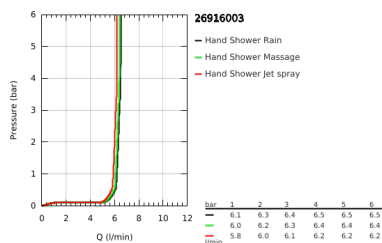

26 916 003 TEMPESTA 110 SHOWER RAIL SET 3 SPRAYS (RAIN, JET, MASSAGE)

PRODUCT DESCRIPTION

- Colour: chrome
- hand shower Tempesta 110 (26 914)
- shower rail, 600 mm (27 523)
- Relaxaflex hose 1750 mm 1/2"x1/2" (28 154)
- GROHE EcoJoy - less water, perfect flow
- GROHE SmartSwitch - easily rotate the dial to enjoy your preferred spray option
- GROHE DreamSpray - perfect spray pattern
- GROHE LongLife finish
- Flexible Installation - 1 adjustable bracket for existing drill holes
- adjustable rail holder (turn and glide shower holder)
- GROHE SpeedClean - effortless limescale removal
- Inner WaterGuide - inner insulation for surface protection
- ShockProof silicone ring prevents damages caused by shower falling
- AquaCalibrator limits maximum flow rate (at 3 bar): 6.4 l/min
- minimum pressure 1.0 bar
- suitable for instantaneous heater
- professional edition

26 916 003 TEMPESTA 110 SHOWER RAIL SET 3 SPRAYS (RAIN, JET, MASSAGE)

SPARE PARTS, November 2021 – now

- 1: Shower bar holder (Spare part-nr. 48607000)
 - 2: Glider (Spare part-nr. 48609000)
 - 3: Shower bar holder (Spare part-nr. 48608000)
 - 4: Dirt strainer (Spare part-nr. 0700200M)
 - 5: Compensation disc (Spare part-nr. 48543001)*
- * Optional accessories