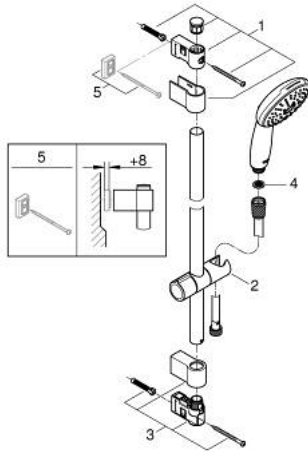

26 916 003 TEMPESTA 110 SHOWER RAIL SET 3 SPRAYS (RAIN, JET, MASSAGE)

PRODUCT DESCRIPTION

- Colour: chrome
- hand shower Tempesta 110 (26 914)
- shower rail, 600 mm (27 523)
- Relaxaflex hose 1750 mm 1/2"x1/2" (28 154)
- GROHE EcoJoy - less water, perfect flow
- GROHE SmartSwitch - easily rotate the dial to enjoy your preferred spray option
- GROHE DreamSpray - perfect spray pattern
- GROHE LongLife finish
- Flexible Installation - 1 adjustable bracket for existing drill holes
- adjustable rail holder (turn and glide shower holder)
- GROHE SpeedClean - effortless limescale removal
- Inner WaterGuide - inner insulation for surface protection
- ShockProof silicone ring prevents damages caused by shower falling
- AquaCalibrator limits maximum flow rate (at 3 bar): 6.4 l/min
- minimum pressure 1.0 bar
- suitable for instantaneous heater
- professional edition

26 916 003 TEMPESTA 110 SHOWER RAIL SET 3 SPRAYS (RAIN, JET, MASSAGE)

SPARE PARTS, November 2021 – now

- 1: Shower bar holder (Spare part-nr. 48607000)
 - 2: Glider (Spare part-nr. 48609000)
 - 3: Shower bar holder (Spare part-nr. 48608000)
 - 4: Dirt strainer (Spare part-nr. 0700200M)
 - 5: Compensation disc (Spare part-nr. 48543001)*
- * Optional accessories