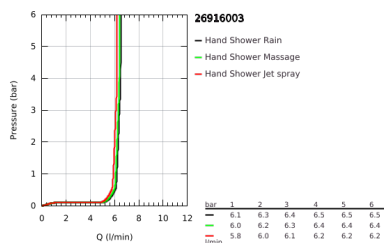

26 916 003 TEMPESTA 110 SHOWER RAIL SET 3 SPRAYS (RAIN, JET, MASSAGE)

PRODUCT DESCRIPTION

- Colour: chrome
- hand shower Tempesta 110 (26 914)
- shower rail, 600 mm (27 523)
- Relaxflex hose 1750 mm 1/2"x1/2" (28 154)
- GROHE EcoJoy - less water, perfect flow
- GROHE SmartSwitch - easily rotate the dial to enjoy your preferred spray option
- GROHE DreamSpray - perfect spray pattern
- GROHE LongLife finish
- Flexible Installation - 1 adjustable bracket for existing drill holes
- adjustable rail holder (turn and glide shower holder)
- GROHE SpeedClean - effortless limescale removal
- Inner WaterGuide - inner insulation for surface protection
- ShockProof silicone ring prevents damages caused by shower falling
- maximum flow rate (at 3 bar): 6.4 l/min
- minimum pressure 1.0 bar
- suitable for instantaneous heater
- professional edition

26 916 003 TEMPESTA 110 SHOWER RAIL SET 3 SPRAYS (RAIN, JET, MASSAGE)

SPARE PARTS, November 2021 – now

- 1: Shower bar holder (Spare part-nr. 48607000)
 - 2: Glider (Spare part-nr. 48609000)
 - 3: Shower bar holder (Spare part-nr. 48608000)
 - 4: Dirt strainer (Spare part-nr. 0700200M)
 - 5: Compensation disc (Spare part-nr. 48543001)*
- * Optional accessories