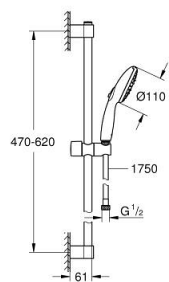

26 916 003 TEMPESTA 110 SHOWER RAIL SET 3 SPRAYS (RAIN, JET, MASSAGE)

PRODUCT DESCRIPTION

- Colour: chrome
- hand shower Tempesta 110 (26 914)
- shower rail, 600 mm (27 523)
- Relaxflex hose 1750 mm 1/2"x1/2" (28 154)
- GROHE EcoJoy - less water, perfect flow
- GROHE SmartSwitch - easily rotate the dial to enjoy your preferred spray option
- GROHE DreamSpray - perfect spray pattern
- GROHE LongLife finish
- Flexible Installation - 1 adjustable bracket for existing drill holes
- adjustable rail holder (turn and glide shower holder)
- GROHE SpeedClean - effortless limescale removal
- Inner WaterGuide - inner insulation for surface protection
- ShockProof silicone ring prevents damages caused by shower falling
- maximum flow rate (at 3 bar): 6.4 l/min
- minimum pressure 1.0 bar
- suitable for instantaneous heater
- professional edition

26 916 003 TEMPESTA 110 SHOWER RAIL SET 3 SPRAYS (RAIN, JET, MASSAGE)

SPARE PARTS, November 2021 – now

- 1: Shower bar holder (Spare part-nr. 48607000)
 - 2: Glider (Spare part-nr. 48609000)
 - 3: Shower bar holder (Spare part-nr. 48608000)
 - 4: Dirt strainer (Spare part-nr. 0700200M)
 - 5: Compensation disc (Spare part-nr. 48543001)*
- * Optional accessories