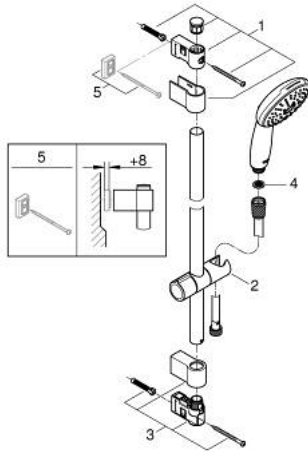

26 916 003 TEMPESTA 110 SHOWER RAIL SET 3 SPRAYS (RAIN, JET, MASSAGE)

PRODUCT DESCRIPTION

- Colour: chrome
- hand shower Tempesta 110 (26 914)
- shower rail, 600 mm (27 523)
- Relaxflex hose 1750 mm 1/2"x1/2" (28 154)
- GROHE EcoJoy - less water, perfect flow
- GROHE SmartSwitch - easily rotate the dial to enjoy your preferred spray option
- GROHE DreamSpray - perfect spray pattern
- GROHE LongLife finish
- Flexible Installation - 1 adjustable bracket for existing drill holes
- adjustable rail holder (turn and glide shower holder)
- GROHE SpeedClean - effortless limescale removal
- Inner WaterGuide - inner insulation for surface protection
- ShockProof silicone ring prevents damages caused by shower falling
- maximum flow rate (at 3 bar): 6.4 l/min
- minimum pressure 1.0 bar
- suitable for instantaneous heater
- professional edition

26 916 003 TEMPESTA 110 SHOWER RAIL SET 3 SPRAYS (RAIN, JET, MASSAGE)

SPARE PARTS, November 2021 – now

- 1: Shower bar holder (Spare part-nr. 48607000)
 - 2: Glider (Spare part-nr. 48609000)
 - 3: Shower bar holder (Spare part-nr. 48608000)
 - 4: Dirt strainer (Spare part-nr. 0700200M)
 - 5: Compensation disc (Spare part-nr. 48543001)*
- * Optional accessories