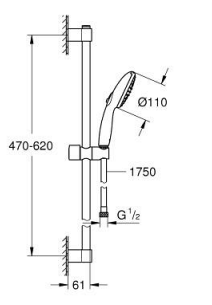

## 26 915 243 3 TEMPESTA 110 SHOWER RAIL SET 2 SPRAYS (RAIN, JET)

### PRODUCT DESCRIPTION

- Colour: matte black
- hand shower Tempesta 110 (26 912)
- shower rail, 600 mm (27 523)
- shower hose 1750 mm 1/2" x 1/2" (28 388)
- GROHE EcoJoy - less water, perfect flow
- GROHE SmartSwitch - easily rotate the dial to enjoy your preferred spray option
- GROHE DreamSpray - perfect spray pattern
- Flexible Installation - 1 adjustable bracket for existing drill holes
- adjustable rail holder (turn and glide shower holder)
- GROHE SpeedClean - effortless limescale removal
- Inner WaterGuide - inner insulation for surface protection
- ShockProof silicone ring prevents damages caused by shower falling
- maximum flow rate (at 3 bar): 6.9 l/min
- minimum pressure 1.0 bar
- suitable for instantaneous heater
- professional edition

## 26 915 243 3 TEMPESTA 110 SHOWER RAIL SET 2 SPRAYS (RAIN, JET)

**SPARE PARTS**, February 2023 – now

- 1: Shower bar holder (Spare part-nr. 486072430)
  - 2: Glider (Spare part-nr. 486092430)
  - 3: Shower bar holder (Spare part-nr. 486082430)
  - 4: Dirt strainer (Spare part-nr. 0700200M)
  - 5: Compensation disc (Spare part-nr. 48543001)\*
- \* Optional accessories