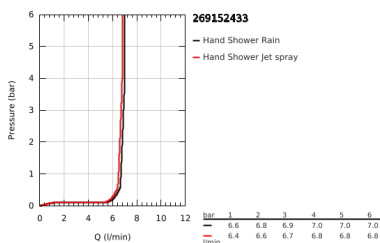

## 26 915 243 3 TEMPESTA 110 SHOWER RAIL SET 2 SPRAYS (RAIN, JET)

### PRODUCT DESCRIPTION

- Colour: matte black
- hand shower Tempesta 110 (26 912)
- shower rail, 600 mm (27 523)
- shower hose 1750 mm 1/2" x 1/2" (28 388)
- GROHE EcoJoy - less water, perfect flow
- GROHE SmartSwitch - easily rotate the dial to enjoy your preferred spray option
- GROHE DreamSpray - perfect spray pattern
- Flexible Installation - 1 adjustable bracket for existing drill holes
- adjustable rail holder (turn and glide shower holder)
- GROHE SpeedClean - effortless limescale removal
- Inner WaterGuide - inner insulation for surface protection
- ShockProof silicone ring prevents damages caused by shower falling
- maximum flow rate (at 3 bar): 6.9 l/min
- minimum pressure 1.0 bar
- suitable for instantaneous heater
- professional edition