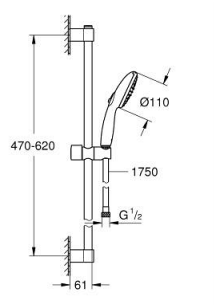

26 915 003 TEMPESTA 110 SHOWER RAIL SET 2 SPRAYS (RAIN, JET)

PRODUCT DESCRIPTION

- Colour: chrome
- hand shower Tempesta 110 (26 912)
- shower rail, 600 mm (27 523)
- Relaxaflex hose 1750 mm 1/2"x1/2" (28 154)
- GROHE EcoJoy - less water, perfect flow
- GROHE SmartSwitch - easily rotate the dial to enjoy your preferred spray option
- GROHE DreamSpray - perfect spray pattern
- GROHE LongLife finish
- Flexible Installation - 1 adjustable bracket for existing drill holes
- adjustable rail holder (turn and glide shower holder)
- GROHE SpeedClean - effortless limescale removal
- Inner WaterGuide - inner insulation for surface protection
- ShockProof silicone ring prevents damages caused by shower falling
- maximum flow rate (at 3 bar): 6.9 l/min
- minimum pressure 1.0 bar
- suitable for instantaneous heater
- professional edition

26 915 003 TEMPESTA 110 SHOWER RAIL SET 2 SPRAYS (RAIN, JET)

SPARE PARTS, November 2021 – now

- 1: Shower bar holder (Spare part-nr. 48607000)
 - 2: Glider (Spare part-nr. 48609000)
 - 3: Shower bar holder (Spare part-nr. 48608000)
 - 4: Dirt strainer (Spare part-nr. 0700200M)
 - 5: Compensation disc (Spare part-nr. 48543001)*
- * Optional accessories