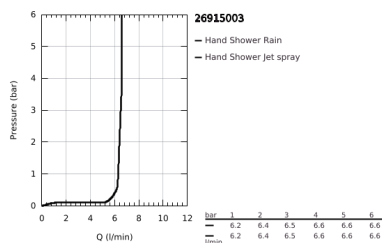

26 915 003 TEMPESTA 110 SHOWER RAIL SET 2 SPRAYS (RAIN, JET)

PRODUCT DESCRIPTION

- Colour: chrome
- hand shower Tempesta 110 (26 912)
- shower rail, 600 mm (27 523)
- Relaxaflex hose 1750 mm 1/2"x1/2" (28 154)
- GROHE EcoJoy - less water, perfect flow
- GROHE SmartSwitch - easily rotate the dial to enjoy your preferred spray option
- GROHE DreamSpray - perfect spray pattern
- GROHE LongLife finish
- Flexible Installation - 1 adjustable bracket for existing drill holes
- adjustable rail holder (turn and glide shower holder)
- GROHE SpeedClean - effortless limescale removal
- Inner WaterGuide - inner insulation for surface protection
- ShockProof silicone ring prevents damages caused by shower falling
- maximum flow rate (at 3 bar): 6.9 l/min
- minimum pressure 1.0 bar
- suitable for instantaneous heater
- professional edition