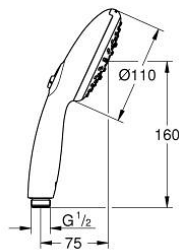

26 914 003 TEMPESTA 110 HAND SHOWER 3 SPRAYS

PRODUCT DESCRIPTION

- Colour: chrome
- spray patterns: Rain, Jet, Massage
- GROHE EcoJoy - less water, perfect flow
- GROHE SmartSwitch - easily rotate the dial to enjoy your preferred spray option
- GROHE DreamSpray - perfect spray pattern
- GROHE LongLife finish
- GROHE SpeedClean - effortless limescale removal
- Inner WaterGuide - inner insulation for surface protection
- ShockProof silicone ring prevents damages caused by shower falling
- universal mounting system, fitting all standard shower hoses
- maximum flow rate (at 3 bar): 6.4 l/min
- minimum pressure 1.0 bar
- suitable for instantaneous heater
- professional edition

26 914 003 TEMPESTA 110 HAND SHOWER 3 SPRAYS

SPARE PARTS, November 2021 – now

1: Dirt strainer (Spare part-nr. 0700200M)