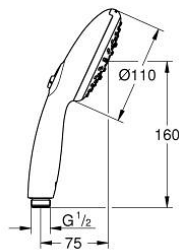

26 914 003 TEMPESTA 110 HAND SHOWER 3 SPRAYS

PRODUCT DESCRIPTION

- Colour: chrome
- spray patterns: Rain, Jet, Massage
- GROHE EcoJoy - less water, perfect flow
- GROHE SmartSwitch - easily rotate the dial to enjoy your preferred spray option
- GROHE DreamSpray - perfect spray pattern
- GROHE LongLife finish
- GROHE SpeedClean - effortless limescale removal
- Inner WaterGuide - inner insulation for surface protection
- ShockProof silicone ring prevents damages caused by shower falling
- universal mounting system, fitting all standard shower hoses
- AquaCalibrator limits maximum flow rate (at 3 bar): 6.4 l/min
- minimum pressure 1.0 bar
- suitable for instantaneous heater
- professional edition

Pure Freude
an Wasser

26 914 003 TEMPESTA 110 HAND SHOWER 3 SPRAYS

SPARE PARTS, November 2021 – now

1: Dirt strainer (Spare part-nr. 0700200M)