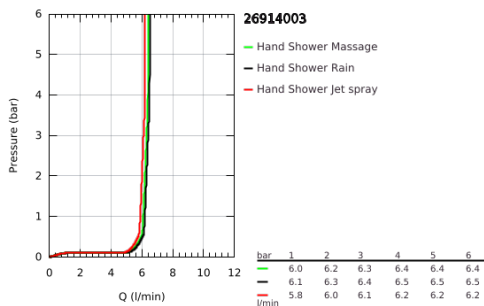

26 914 003 TEMPESTA 110 HAND SHOWER 3 SPRAYS

PRODUCT DESCRIPTION

- Colour: chrome
- spray patterns: Rain, Jet, Massage
- GROHE EcoJoy - less water, perfect flow
- GROHE SmartSwitch - easily rotate the dial to enjoy your preferred spray option
- GROHE DreamSpray - perfect spray pattern
- GROHE LongLife finish
- GROHE SpeedClean - effortless limescale removal
- Inner WaterGuide - inner insulation for surface protection
- ShockProof silicone ring prevents damages caused by shower falling
- universal mounting system, fitting all standard shower hoses
- maximum flow rate (at 3 bar): 6.4 l/min
- minimum pressure 1.0 bar
- suitable for instantaneous heater
- professional edition

26 914 003 TEMPESTA 110 HAND SHOWER 3 SPRAYS

SPARE PARTS, November 2021 – now

1: Dirt strainer (Spare part-nr. 0700200M)