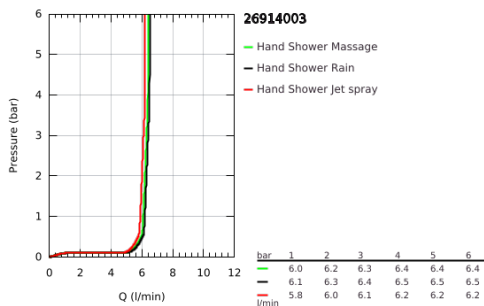

26 914 003 TEMPESTA 110 HAND SHOWER 3 SPRAYS

PRODUCT DESCRIPTION

- Colour: chrome
- spray patterns: Rain, Jet, Massage
- GROHE EcoJoy - less water, perfect flow
- GROHE SmartSwitch - easily rotate the dial to enjoy your preferred spray option
- GROHE DreamSpray - perfect spray pattern
- GROHE LongLife finish
- GROHE SpeedClean - effortless limescale removal
- Inner WaterGuide - inner insulation for surface protection
- ShockProof silicone ring prevents damages caused by shower falling
- universal mounting system, fitting all standard shower hoses
- AquaCalibrator limits maximum flow rate (at 3 bar): 6.4 l/min
- minimum pressure 1.0 bar
- suitable for instantaneous heater
- professional edition

Pure Freude
an Wasser

26 914 003 TEMPESTA 110 HAND SHOWER 3 SPRAYS

SPARE PARTS, November 2021 – now

1: Dirt strainer (Spare part-nr. 0700200M)