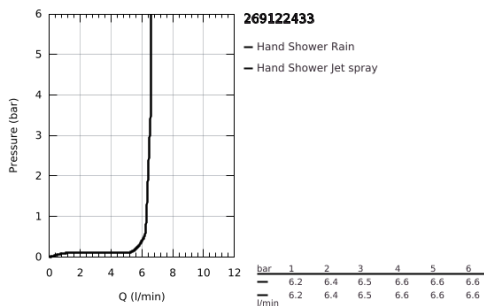

26 912 243 3 TEMPESTA 110 HAND SHOWER 2 SPRAYS

PRODUCT DESCRIPTION

- Colour: matte black
- spray patterns: Rain, Jet
- GROHE EcoJoy - less water, perfect flow
- GROHE SmartSwitch - easily rotate the dial to enjoy your preferred spray option
- GROHE DreamSpray - perfect spray pattern
- GROHE SpeedClean - effortless limescale removal
- Inner WaterGuide - inner insulation for surface protection
- ShockProof silicone ring prevents damages caused by shower falling
- universal mounting system, fitting all standard shower hoses
- maximum flow rate (at 3 bar): 6.9 l/min
- minimum pressure 1.0 bar
- suitable for instantaneous heater
- professional edition