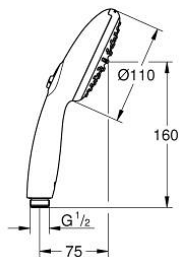

26 912 243 3 TEMPESTA 110 HAND SHOWER 2 SPRAYS

PRODUCT DESCRIPTION

- Colour: matte black
- spray patterns: Rain, Jet
- GROHE EcoJoy - less water, perfect flow
- GROHE SmartSwitch - easily rotate the dial to enjoy your preferred spray option
- GROHE DreamSpray - perfect spray pattern
- GROHE SpeedClean - effortless limescale removal
- Inner WaterGuide - inner insulation for surface protection
- ShockProof silicone ring prevents damages caused by shower falling
- universal mounting system, fitting all standard shower hoses
- maximum flow rate (at 3 bar): 6.9 l/min
- minimum pressure 1.0 bar
- suitable for instantaneous heater
- professional edition

26 912 243 3 TEMPESTA 110 HAND SHOWER 2 SPRAYS

SPARE PARTS, February 2023 – now

1: Dirt strainer (Spare part-nr. 0700200M)