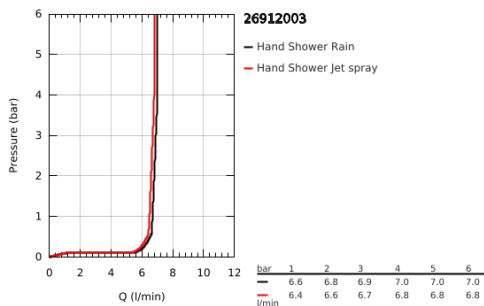

## 26 912 003 TEMPESTA 110 HAND SHOWER 2 SPRAYS

### PRODUCT DESCRIPTION

- Colour: chrome
- spray patterns: Rain, Jet
- GROHE EcoJoy - less water, perfect flow
- GROHE SmartSwitch - easily rotate the dial to enjoy your preferred spray option
- GROHE DreamSpray - perfect spray pattern
- GROHE LongLife finish
- GROHE SpeedClean - effortless limescale removal
- Inner WaterGuide - inner insulation for surface protection
- ShockProof silicone ring prevents damages caused by shower falling
- universal mounting system, fitting all standard shower hoses
- maximum flow rate (at 3 bar): 6.9 l/min
- minimum pressure 1.0 bar
- suitable for instantaneous heater
- professional edition