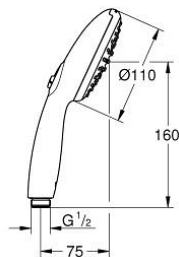

## 26 912 003 TEMPESTA 110 HAND SHOWER 2 SPRAYS

### PRODUCT DESCRIPTION

- Colour: chrome
- spray patterns: Rain, Jet
- GROHE EcoJoy - less water, perfect flow
- GROHE SmartSwitch - easily rotate the dial to enjoy your preferred spray option
- GROHE DreamSpray - perfect spray pattern
- GROHE LongLife finish
- GROHE SpeedClean - effortless limescale removal
- Inner WaterGuide - inner insulation for surface protection
- ShockProof silicone ring prevents damages caused by shower falling
- universal mounting system, fitting all standard shower hoses
- maximum flow rate (at 3 bar): 6.9 l/min
- minimum pressure 1.0 bar
- suitable for instantaneous heater
- professional edition

## 26 912 003 TEMPESTA 110 HAND SHOWER 2 SPRAYS

**SPARE PARTS**, November 2021 – now

1: Dirt strainer (Spare part-nr. 0700200M)