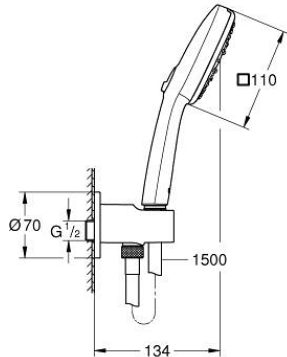

26 910 243 3 TEMPESTA CUBE 110 WALL HOLDER SET 3 SPRAYS

PRODUCT DESCRIPTION

- Colour: matte black
- with integrated wall union 1/2"
- consisting of:
 - hand shower Tempesta Cube 110 (27 574)
 - spray patterns: Jet / Rain / Massage
 - maximum flow rate (at 3 bar): 7.4 l/min
 - shower outlet elbow 1/2" with wall shower holder
 - male thread
 - protected against backflow
 - shower hose 1500 mm 1/2" x 1/2"
 - GROHE EcoJoy - less water, perfect flow
 - GROHE SmartSwitch - easily rotate the dial to enjoy your preferred spray option
 - GROHE DreamSpray - perfect spray pattern
 - GROHE SpeedClean - effortless limescale removal
 - Inner WaterGuide - inner insulation for surface protection
 - ShockProof silicone ring prevents damages caused by shower falling
 - minimum pressure 1.0 bar
 - suitable for instantaneous heater
 - professional edition

26 910 243 3 TEMPESTA CUBE 110 WALL HOLDER SET 3 SPRAYS

SPARE PARTS, November 2023 – now

1: Dirt strainer (Spare part-nr. 0700200M)

2: Non-return valve (Spare part-nr. 08565000)