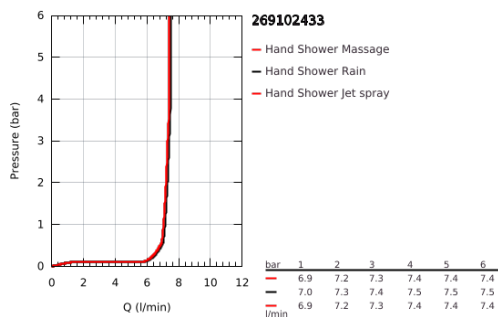

26 910 243 3 TEMPESTA CUBE 110 WALL HOLDER SET 3 SPRAYS (RAIN, JET, MASSAGE)

PRODUCT DESCRIPTION

- Colour: matte black
- with integrated wall union 1/2"
- consisting of:
 - hand shower Tempesta Cube 110 (27 574)
 - shower outlet elbow 1/2" with wall shower holder
 - male thread
 - protected against backflow
 - shower hose 1500 mm 1/2" x 1/2"
- GROHE EcoJoy - less water, perfect flow
- GROHE SmartSwitch - easily rotate the dial to enjoy your preferred spray option
- GROHE DreamSpray - perfect spray pattern
- GROHE SpeedClean - effortless limescale removal
- Inner WaterGuide - inner insulation for surface protection
- ShockProof silicone ring prevents damages caused by shower falling
- maximum flow rate (at 3 bar): 7.4 l/min
- minimum pressure 1.0 bar
- suitable for instantaneous heater
- professional edition