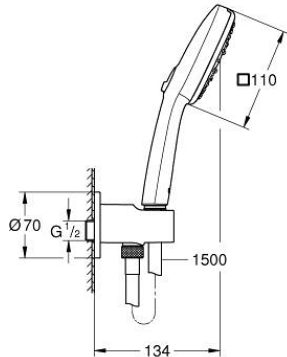

26 910 243 3 TEMPESTA CUBE 110 WALL HOLDER SET 3 SPRAYS (RAIN, JET, MASSAGE)

PRODUCT DESCRIPTION

- Colour: matte black
- with integrated wall union 1/2"
- consisting of:
 - hand shower Tempesta Cube 110 (27 574)
 - shower outlet elbow 1/2" with wall shower holder
 - male thread
 - protected against backflow
 - shower hose 1500 mm 1/2" x 1/2"
- GROHE EcoJoy - less water, perfect flow
- GROHE SmartSwitch - easily rotate the dial to enjoy your preferred spray option
- GROHE DreamSpray - perfect spray pattern
- GROHE SpeedClean - effortless limescale removal
- Inner WaterGuide - inner insulation for surface protection
- ShockProof silicone ring prevents damages caused by shower falling
- maximum flow rate (at 3 bar): 7.4 l/min
- minimum pressure 1.0 bar
- suitable for instantaneous heater
- professional edition

26 910 243 3 TEMPESTA CUBE 110 WALL HOLDER SET 3 SPRAYS (RAIN, JET, MASSAGE)

SPARE PARTS, November 2023 – now

1: Dirt strainer (Spare part-nr. 0700200M)

2: Non-return valve (Spare part-nr. 08565000)