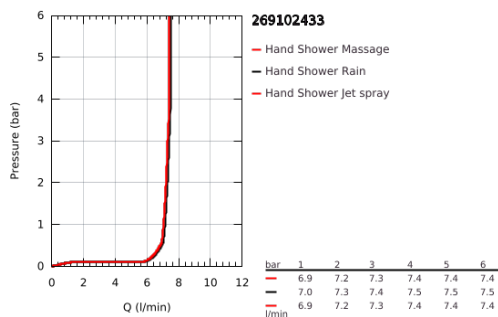

26 910 243 3 TEMPESTA CUBE 110 WALL HOLDER SET 3 SPRAYS

PRODUCT DESCRIPTION

- Colour: matte black
- with integrated wall union 1/2"
- consisting of:
 - hand shower Tempesta Cube 110 (27 574)
 - spray patterns: Jet / Rain / Massage
 - maximum flow rate (at 3 bar): 7.4 l/min
 - shower outlet elbow 1/2" with wall shower holder
 - male thread
 - protected against backflow
 - shower hose 1500 mm 1/2" x 1/2"
 - GROHE EcoJoy - less water, perfect flow
 - GROHE SmartSwitch - easily rotate the dial to enjoy your preferred spray option
 - GROHE DreamSpray - perfect spray pattern
 - GROHE SpeedClean - effortless limescale removal
 - Inner WaterGuide - inner insulation for surface protection
 - ShockProof silicone ring prevents damages caused by shower falling
 - minimum pressure 1.0 bar
 - suitable for instantaneous heater
 - professional edition