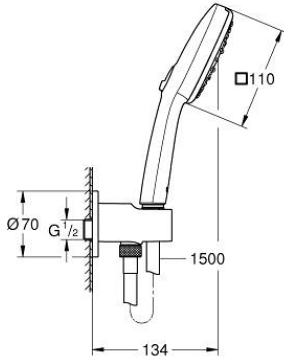

26 910 003 TEMPESTA CUBE 110 WALL HOLDER SET 3 SPRAYS

PRODUCT DESCRIPTION

- Colour: chrome
- with integrated wall union 1/2"
- consisting of:
 - spray patterns: Jet / Rain / Massage
 - maximum flow rate (at 3 bar): 7.4 l/min
 - hand shower Tempesta Cube 110 (27 574)
- shower outlet elbow 1/2" with wall shower holder (28 679)
 - male thread
 - protected against backflow
 - shower hose Relexaflex 1500 mm 1/2" x 1/2" (28 151)
 - GROHE EcoJoy - less water, perfect flow
 - GROHE SmartSwitch - easily rotate the dial to enjoy your preferred spray option
 - GROHE DreamSpray - perfect spray pattern
 - GROHE LongLife finish
 - GROHE SpeedClean - effortless limescale removal
 - Inner WaterGuide - inner insulation for surface protection
 - ShockProof silicone ring prevents damages caused by shower falling
 - minimum pressure 1.0 bar
 - suitable for instantaneous heater
 - professional edition

26 910 003 TEMPESTA CUBE 110 WALL HOLDER SET 3 SPRAYS

SPARE PARTS, November 2021 – now

1: Dirt strainer (Spare part-nr. 0700200M)

2: Non-return valve (Spare part-nr. 08565000)