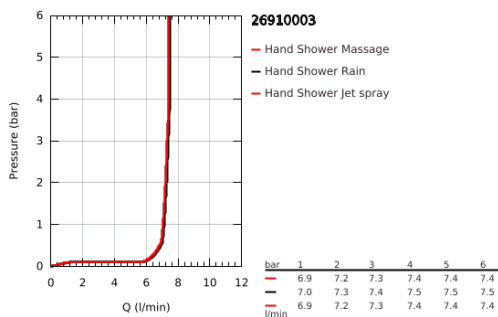

26 910 003 TEMPESTA CUBE 110 WALL HOLDER SET 3 SPRAYS

PRODUCT DESCRIPTION

- Colour: chrome
- with integrated wall union 1/2"
- consisting of:
 - spray patterns: Jet / Rain / Massage
 - maximum flow rate (at 3 bar): 7.4 l/min
 - hand shower Tempesta Cube 110 (27 574)
- shower outlet elbow 1/2" with wall shower holder (28 679)
 - male thread
 - protected against backflow
 - shower hose Relexaflex 1500 mm 1/2" x 1/2" (28 151)
 - GROHE EcoJoy - less water, perfect flow
 - GROHE SmartSwitch - easily rotate the dial to enjoy your preferred spray option
 - GROHE DreamSpray - perfect spray pattern
 - GROHE LongLife finish
 - GROHE SpeedClean - effortless limescale removal
 - Inner WaterGuide - inner insulation for surface protection
 - ShockProof silicone ring prevents damages caused by shower falling
 - minimum pressure 1.0 bar
 - suitable for instantaneous heater
 - professional edition