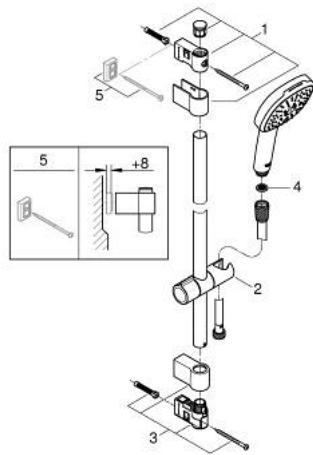

26 909 003 TEMPESTA CUBE 110 SHOWER RAIL SET 3 SPRAYS

PRODUCT DESCRIPTION

- Colour: chrome
- hand shower Tempesta Cube 110 (27 574)
- spray patterns: Jet / Rain / Massage
- maximum flow rate (at 3 bar): 7.4 l/min
- shower rail, 900 mm (27 524)
- Relaxflex hose 1750 mm 1/2"x1/2" (28 154)
- GROHE EcoJoy - less water, perfect flow
- GROHE SmartSwitch - easily rotate the dial to enjoy your preferred spray option
- GROHE DreamSpray - perfect spray pattern
- GROHE LongLife finish
- Flexible Installation - 1 adjustable bracket for existing drill holes
- adjustable rail holder (turn and glide shower holder)
- GROHE SpeedClean - effortless limescale removal
- Inner WaterGuide - inner insulation for surface protection
- ShockProof silicone ring prevents damages caused by shower falling
- suitable for instantaneous heater
- professional edition

26 909 003 TEMPESTA CUBE 110 SHOWER RAIL SET 3 SPRAYS

SPARE PARTS, November 2021 – now

- 1: Shower bar holder (Spare part-nr. 48607000)
 - 2: Glider (Spare part-nr. 48609000)
 - 3: Shower bar holder (Spare part-nr. 48608000)
 - 4: Dirt strainer (Spare part-nr. 0700200M)
 - 5: Compensation disc (Spare part-nr. 48543001)*
- * Optional accessories