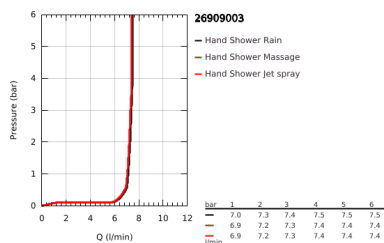

26 909 003 TEMPESTA CUBE 110 SHOWER RAIL SET 3 SPRAYS

PRODUCT DESCRIPTION

- Colour: chrome
- hand shower Tempesta Cube 110 (27 574)
- spray patterns: Jet / Rain / Massage
- maximum flow rate (at 3 bar): 7.4 l/min
- shower rail, 900 mm (27 524)
- Relaxflex hose 1750 mm 1/2"x1/2" (28 154)
- GROHE EcoJoy - less water, perfect flow
- GROHE SmartSwitch - easily rotate the dial to enjoy your preferred spray option
- GROHE DreamSpray - perfect spray pattern
- GROHE LongLife finish
- Flexible Installation - 1 adjustable bracket for existing drill holes
- adjustable rail holder (turn and glide shower holder)
- GROHE SpeedClean - effortless limescale removal
- Inner WaterGuide - inner insulation for surface protection
- ShockProof silicone ring prevents damages caused by shower falling
- suitable for instantaneous heater
- professional edition