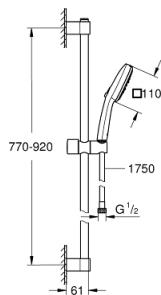

26 909 003 TEMPESTA CUBE 110 SHOWER RAIL SET 3 SPRAYS

PRODUCT DESCRIPTION

- Colour: chrome
- hand shower Tempesta Cube 110 (27 574)
- spray patterns: Jet / Rain / Massage
- maximum flow rate (at 3 bar): 7.4 l/min
- shower rail, 900 mm (27 524)
- Relaxflex hose 1750 mm 1/2"x1/2" (28 154)
- GROHE EcoJoy - less water, perfect flow
- GROHE SmartSwitch - easily rotate the dial to enjoy your preferred spray option
- GROHE DreamSpray - perfect spray pattern
- GROHE LongLife finish
- Flexible Installation - 1 adjustable bracket for existing drill holes
- adjustable rail holder (turn and glide shower holder)
- GROHE SpeedClean - effortless limescale removal
- Inner WaterGuide - inner insulation for surface protection
- ShockProof silicone ring prevents damages caused by shower falling
- suitable for instantaneous heater
- professional edition

26 909 003 TEMPESTA CUBE 110 SHOWER RAIL SET 3 SPRAYS

SPARE PARTS, November 2021 – now

- 1: Shower bar holder (Spare part-nr. 48607000)
 - 2: Glider (Spare part-nr. 48609000)
 - 3: Shower bar holder (Spare part-nr. 48608000)
 - 4: Dirt strainer (Spare part-nr. 0700200M)
 - 5: Compensation disc (Spare part-nr. 48543001)*
- * Optional accessories