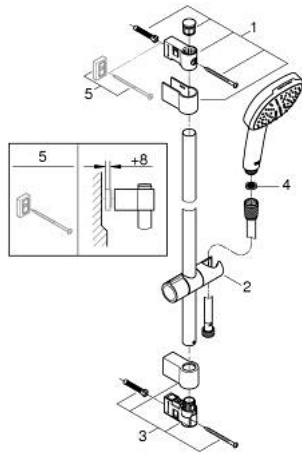

26 908 243 3 TEMPESTA CUBE 110 SHOWER RAIL SET 2 SPRAYS

PRODUCT DESCRIPTION

- Colour: matte black
- hand shower Tempesta Cube 110 (26 746)
- spray patterns: Rain, Jet
- maximum flow rate (at 3 bar): 7.4 l/min
- shower rail, 900 mm (27 524)
- shower hose 1750 mm 1/2" x 1/2" (28 388)
- GROHE EcoJoy - less water, perfect flow
- GROHE SmartSwitch - easily rotate the dial to enjoy your preferred spray option
- GROHE DreamSpray - perfect spray pattern
- Flexible Installation - 1 adjustable bracket for existing drill holes
- adjustable rail holder (turn and glide shower holder)
- GROHE SpeedClean - effortless limescale removal
- Inner WaterGuide - inner insulation for surface protection
- ShockProof silicone ring prevents damages caused by shower falling
- suitable for instantaneous heater
- professional edition

26 908 243 3 TEMPESTA CUBE 110 SHOWER RAIL SET 2 SPRAYS

SPARE PARTS, February 2023 – now

- 1: Shower bar holder (Spare part-nr. 486072430)
 - 2: Glider (Spare part-nr. 486092430)
 - 3: Shower bar holder (Spare part-nr. 486082430)
 - 4: Dirt strainer (Spare part-nr. 0700200M)
 - 5: Compensation disc (Spare part-nr. 48543001)*
- * Optional accessories