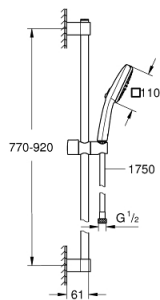

26 908 243 3 TEMPESTA CUBE 110 SHOWER RAIL SET 2 SPRAYS

PRODUCT DESCRIPTION

- Colour: matte black
- hand shower Tempesta Cube 110 (26 746)
- spray patterns: Rain, Jet
- maximum flow rate (at 3 bar): 7.4 l/min
- shower rail, 900 mm (27 524)
- shower hose 1750 mm 1/2" x 1/2" (28 388)
- GROHE EcoJoy - less water, perfect flow
- GROHE SmartSwitch - easily rotate the dial to enjoy your preferred spray option
- GROHE DreamSpray - perfect spray pattern
- Flexible Installation - 1 adjustable bracket for existing drill holes
- adjustable rail holder (turn and glide shower holder)
- GROHE SpeedClean - effortless limescale removal
- Inner WaterGuide - inner insulation for surface protection
- ShockProof silicone ring prevents damages caused by shower falling
- suitable for instantaneous heater
- professional edition

26 908 243 3 TEMPESTA CUBE 110 SHOWER RAIL SET 2 SPRAYS

SPARE PARTS, February 2023 – now

- 1: Shower bar holder (Spare part-nr. 486072430)
 - 2: Glider (Spare part-nr. 486092430)
 - 3: Shower bar holder (Spare part-nr. 486082430)
 - 4: Dirt strainer (Spare part-nr. 0700200M)
 - 5: Compensation disc (Spare part-nr. 48543001)*
- * Optional accessories