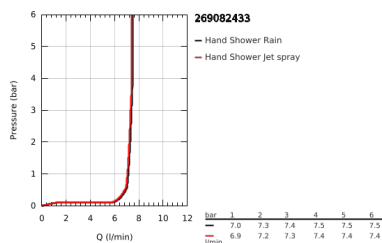

26 908 243 3 TEMPESTA CUBE 110 SHOWER RAIL SET 2 SPRAYS

PRODUCT DESCRIPTION

- Colour: matte black
- hand shower Tempesta Cube 110 (26 746)
- spray patterns: Rain, Jet
- maximum flow rate (at 3 bar): 7.4 l/min
- shower rail, 900 mm (27 524)
- shower hose 1750 mm 1/2" x 1/2" (28 388)
- GROHE EcoJoy - less water, perfect flow
- GROHE SmartSwitch - easily rotate the dial to enjoy your preferred spray option
- GROHE DreamSpray - perfect spray pattern
- Flexible Installation - 1 adjustable bracket for existing drill holes
- adjustable rail holder (turn and glide shower holder)
- GROHE SpeedClean - effortless limescale removal
- Inner WaterGuide - inner insulation for surface protection
- ShockProof silicone ring prevents damages caused by shower falling
- suitable for instantaneous heater
- professional edition