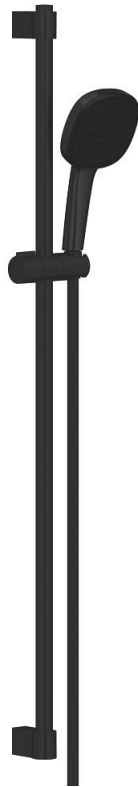

26 908 243 3 TEMPESTA CUBE 110 SHOWER RAIL SET 2 SPRAYS

PRODUCT DESCRIPTION

- Colour: matte black
- hand shower Tempesta Cube 110 (26 746)
- spray patterns: Rain, Jet
- maximum flow rate (at 3 bar): 7.4 l/min
- shower rail, 900 mm (27 524)
- shower hose 1750 mm 1/2" x 1/2" (28 388)
- GROHE EcoJoy - less water, perfect flow
- GROHE SmartSwitch - easily rotate the dial to enjoy your preferred spray option
- GROHE DreamSpray - perfect spray pattern
- Flexible Installation - 1 adjustable bracket for existing drill holes
- adjustable rail holder (turn and glide shower holder)
- GROHE SpeedClean - effortless limescale removal
- Inner WaterGuide - inner insulation for surface protection
- ShockProof silicone ring prevents damages caused by shower falling
- suitable for instantaneous heater
- professional edition

26 908 243 3 TEMPESTA CUBE 110 SHOWER RAIL SET 2 SPRAYS

SPARE PARTS, February 2023 – now

- 1: Shower bar holder (Spare part-nr. 486072430)
 - 2: Glider (Spare part-nr. 486092430)
 - 3: Shower bar holder (Spare part-nr. 486082430)
 - 4: Dirt strainer (Spare part-nr. 0700200M)
 - 5: Compensation disc (Spare part-nr. 48543001)*
- * Optional accessories