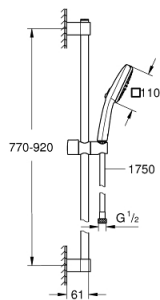

26 908 003 TEMPESTA CUBE 110 SHOWER RAIL SET 2 SPRAYS

PRODUCT DESCRIPTION

- Colour: chrome
- hand shower Tempesta Cube 110 (26 746)
- spray patterns: Rain, Jet
- maximum flow rate (at 3 bar): 7.4 l/min
- shower rail, 900 mm (27 524)
- Relaxflex hose 1750 mm 1/2"x1/2" (28 154)
- GROHE EcoJoy - less water, perfect flow
- GROHE SmartSwitch - easily rotate the dial to enjoy your preferred spray option
- GROHE DreamSpray - perfect spray pattern
- GROHE LongLife finish
- Flexible Installation - 1 adjustable bracket for existing drill holes
- adjustable rail holder (turn and glide shower holder)
- GROHE SpeedClean - effortless limescale removal
- Inner WaterGuide - inner insulation for surface protection
- ShockProof silicone ring prevents damages caused by shower falling
- suitable for instantaneous heater
- professional edition

26 908 003 TEMPESTA CUBE 110 SHOWER RAIL SET 2 SPRAYS

SPARE PARTS, November 2021 – now

- 1: Shower bar holder (Spare part-nr. 48607000)
 - 2: Glider (Spare part-nr. 48609000)
 - 3: Shower bar holder (Spare part-nr. 48608000)
 - 4: Dirt strainer (Spare part-nr. 0700200M)
 - 5: Compensation disc (Spare part-nr. 48543001)*
- * Optional accessories