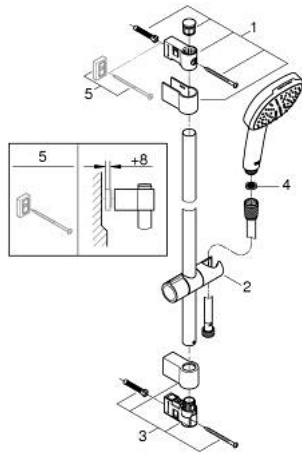

26 908 003 TEMPESTA CUBE 110 SHOWER RAIL SET 2 SPRAYS

PRODUCT DESCRIPTION

- Colour: chrome
- hand shower Tempesta Cube 110 (26 746)
- spray patterns: Rain, Jet
- maximum flow rate (at 3 bar): 7.4 l/min
- shower rail, 900 mm (27 524)
- Relaxflex hose 1750 mm 1/2"x1/2" (28 154)
- GROHE EcoJoy - less water, perfect flow
- GROHE SmartSwitch - easily rotate the dial to enjoy your preferred spray option
- GROHE DreamSpray - perfect spray pattern
- GROHE LongLife finish
- Flexible Installation - 1 adjustable bracket for existing drill holes
- adjustable rail holder (turn and glide shower holder)
- GROHE SpeedClean - effortless limescale removal
- Inner WaterGuide - inner insulation for surface protection
- ShockProof silicone ring prevents damages caused by shower falling
- suitable for instantaneous heater
- professional edition

26 908 003 TEMPESTA CUBE 110 SHOWER RAIL SET 2 SPRAYS

SPARE PARTS, November 2021 – now

- 1: Shower bar holder (Spare part-nr. 48607000)
 - 2: Glider (Spare part-nr. 48609000)
 - 3: Shower bar holder (Spare part-nr. 48608000)
 - 4: Dirt strainer (Spare part-nr. 0700200M)
 - 5: Compensation disc (Spare part-nr. 48543001)*
- * Optional accessories