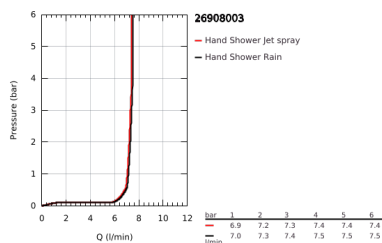

26 908 003 TEMPESTA CUBE 110 SHOWER RAIL SET 2 SPRAYS

PRODUCT DESCRIPTION

- Colour: chrome
- hand shower Tempesta Cube 110 (26 746)
- spray patterns: Rain, Jet
- maximum flow rate (at 3 bar): 7.4 l/min
- shower rail, 900 mm (27 524)
- Relaxflex hose 1750 mm 1/2"x1/2" (28 154)
- GROHE EcoJoy - less water, perfect flow
- GROHE SmartSwitch - easily rotate the dial to enjoy your preferred spray option
- GROHE DreamSpray - perfect spray pattern
- GROHE LongLife finish
- Flexible Installation - 1 adjustable bracket for existing drill holes
- adjustable rail holder (turn and glide shower holder)
- GROHE SpeedClean - effortless limescale removal
- Inner WaterGuide - inner insulation for surface protection
- ShockProof silicone ring prevents damages caused by shower falling
- suitable for instantaneous heater
- professional edition