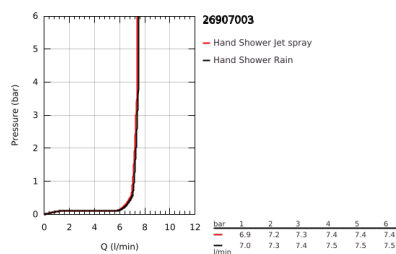

## 26 907 003 TEMPESTA CUBE 110 SHOWER RAIL SET 2 SPRAYS

### PRODUCT DESCRIPTION

- Colour: chrome
- hand shower Tempesta Cube 110 (26 746)
- spray patterns: Rain, Jet
- maximum flow rate (at 3 bar): 7.4 l/min
- shower rail, 600 mm (27 523)
- Relaxaflex hose 1750 mm 1/2"x1/2" (28 154)
- GROHE EasyReach tray (26 770)
- GROHE EcoJoy - less water, perfect flow
- GROHE SmartSwitch - easily rotate the dial to enjoy your preferred spray option
- GROHE DreamSpray - perfect spray pattern
- GROHE LongLife finish
- Flexible Installation - 1 adjustable bracket for existing drill holes
- adjustable rail holder (turn and glide shower holder)
- GROHE SpeedClean - effortless limescale removal
- Inner WaterGuide - inner insulation for surface protection
- ShockProof silicone ring prevents damages caused by shower falling
- suitable for instantaneous heater
- professional edition