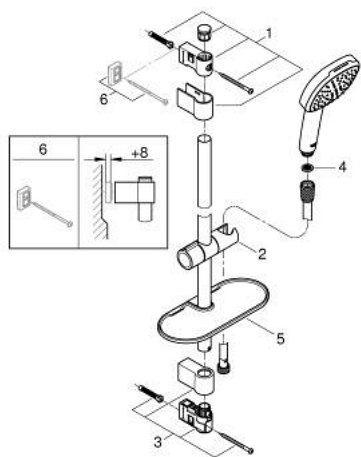

## 26 907 003 TEMPESTA CUBE 110 SHOWER RAIL SET 2 SPRAYS

### PRODUCT DESCRIPTION

- Colour: chrome
- hand shower Tempesta Cube 110 (26 746)
- spray patterns: Rain, Jet
- maximum flow rate (at 3 bar): 7.4 l/min
- shower rail, 600 mm (27 523)
- Relaxaflex hose 1750 mm 1/2"x1/2" (28 154)
- GROHE EasyReach tray (26 770)
- GROHE EcoJoy - less water, perfect flow
- GROHE SmartSwitch - easily rotate the dial to enjoy your preferred spray option
- GROHE DreamSpray - perfect spray pattern
- GROHE LongLife finish
- Flexible Installation - 1 adjustable bracket for existing drill holes
- adjustable rail holder (turn and glide shower holder)
- GROHE SpeedClean - effortless limescale removal
- Inner WaterGuide - inner insulation for surface protection
- ShockProof silicone ring prevents damages caused by shower falling
- suitable for instantaneous heater
- professional edition

### SPARE PARTS, November 2021 – now

- 1: Shower bar holder (Spare part-nr. 48607000)
- 2: Glider (Spare part-nr. 48609000)
- 3: Shower bar holder (Spare part-nr. 48608000)
- 4: Dirt strainer (Spare part-nr. 0700200M)
- 5: GROHE EasyReach tray (Spare part-nr. 26770001)
- 6: Compensation disc (Spare part-nr. 48543001)\*