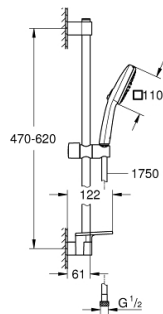

## 26 907 003 TEMPESTA CUBE 110 SHOWER RAIL SET 2 SPRAYS

### PRODUCT DESCRIPTION

- Colour: chrome
- hand shower Tempesta Cube 110 (26 746)
- spray patterns: Rain, Jet
- maximum flow rate (at 3 bar): 7.4 l/min
- shower rail, 600 mm (27 523)
- Relaxaflex hose 1750 mm 1/2"x1/2" (28 154)
- GROHE EasyReach tray (26 770)
- GROHE EcoJoy - less water, perfect flow
- GROHE SmartSwitch - easily rotate the dial to enjoy your preferred spray option
- GROHE DreamSpray - perfect spray pattern
- GROHE LongLife finish
- Flexible Installation - 1 adjustable bracket for existing drill holes
- adjustable rail holder (turn and glide shower holder)
- GROHE SpeedClean - effortless limescale removal
- Inner WaterGuide - inner insulation for surface protection
- ShockProof silicone ring prevents damages caused by shower falling
- suitable for instantaneous heater
- professional edition