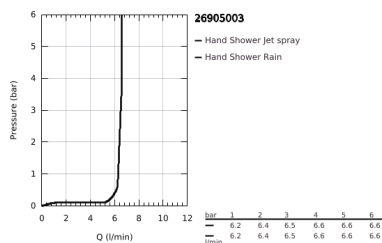

## 26 905 003 TEMPESTA CUBE 110 SHOWER RAIL SET 2 SPRAYS (RAIN, JET)

### PRODUCT DESCRIPTION

- Colour: chrome
- hand shower Tempesta Cube 110 (26 902)
- shower rail, 600 mm (27 523)
- metal shower hose Relaxaflex 1750 mm 1/2" x 1/2" (28 139)
- GROHE EcoJoy - less water, perfect flow
- GROHE SmartSwitch - easily rotate the dial to enjoy your preferred spray option
- GROHE DreamSpray - perfect spray pattern
- GROHE LongLife finish
- Flexible Installation - 1 adjustable bracket for existing drill holes
- adjustable rail holder (turn and glide shower holder)
- GROHE SpeedClean - effortless limescale removal
- Inner WaterGuide - inner insulation for surface protection
- ShockProof silicone ring prevents damages caused by shower falling
- maximum flow rate (at 3 bar): 6.9 l/min
- suitable for instantaneous heater
- professional edition