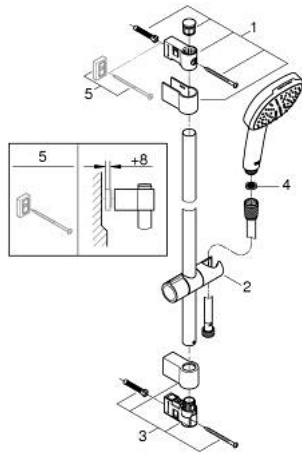

## 26 905 003 TEMPESTA CUBE 110 SHOWER RAIL SET 2 SPRAYS (RAIN, JET)

### PRODUCT DESCRIPTION

- Colour: chrome
- hand shower Tempesta Cube 110 (26 902)
- shower rail, 600 mm (27 523)
- metal shower hose Relaxaflex 1750 mm 1/2" x 1/2" (28 139)
- GROHE EcoJoy - less water, perfect flow
- GROHE SmartSwitch - easily rotate the dial to enjoy your preferred spray option
- GROHE DreamSpray - perfect spray pattern
- GROHE LongLife finish
- Flexible Installation - 1 adjustable bracket for existing drill holes
- adjustable rail holder (turn and glide shower holder)
- GROHE SpeedClean - effortless limescale removal
- Inner WaterGuide - inner insulation for surface protection
- ShockProof silicone ring prevents damages caused by shower falling
- maximum flow rate (at 3 bar): 6.9 l/min
- suitable for instantaneous heater
- professional edition