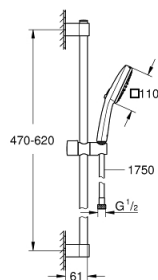

## 26 905 003 TEMPESTA CUBE 110 SHOWER RAIL SET 2 SPRAYS (RAIN, JET)

### PRODUCT DESCRIPTION

- Colour: chrome
- hand shower Tempesta Cube 110 (26 902)
- shower rail, 600 mm (27 523)
- metal shower hose Relaxaflex 1750 mm 1/2" x 1/2" (28 139)
- GROHE EcoJoy - less water, perfect flow
- GROHE SmartSwitch - easily rotate the dial to enjoy your preferred spray option
- GROHE DreamSpray - perfect spray pattern
- GROHE LongLife finish
- Flexible Installation - 1 adjustable bracket for existing drill holes
- adjustable rail holder (turn and glide shower holder)
- GROHE SpeedClean - effortless limescale removal
- Inner WaterGuide - inner insulation for surface protection
- ShockProof silicone ring prevents damages caused by shower falling
- maximum flow rate (at 3 bar): 6.9 l/min
- suitable for instantaneous heater
- professional edition