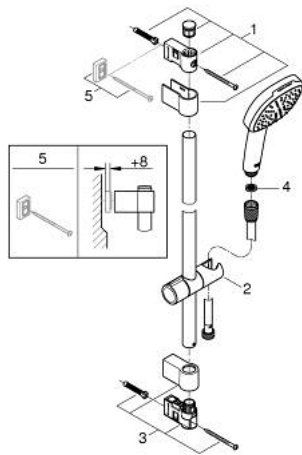

26 904 003 TEMPESTA CUBE 110 SHOWER RAIL SET 2 SPRAYS

PRODUCT DESCRIPTION

- Colour: chrome
- hand shower Tempesta Cube 110 (26 746)
- spray patterns: Rain, Jet
- maximum flow rate (at 3 bar): 7.4 l/min
- shower rail, 600 mm (27 523)
- metal shower hose Relexaflex 1750 mm 1/2" x 1/2" (28 139)
- GROHE EcoJoy - less water, perfect flow
- GROHE SmartSwitch - easily rotate the dial to enjoy your preferred spray option
- GROHE DreamSpray - perfect spray pattern
- GROHE LongLife finish
- Flexible Installation - 1 adjustable bracket for existing drill holes
- adjustable rail holder (turn and glide shower holder)
- GROHE SpeedClean - effortless limescale removal
- Inner WaterGuide - inner insulation for surface protection
- ShockProof silicone ring prevents damages caused by shower falling
- suitable for instantaneous heater
- professional edition

26 904 003 TEMPESTA CUBE 110 SHOWER RAIL SET 2 SPRAYS

SPARE PARTS, November 2021 – now

- 1: Shower bar holder (Spare part-nr. 48607000)
 - 2: Glider (Spare part-nr. 48609000)
 - 3: Shower bar holder (Spare part-nr. 48608000)
 - 4: Dirt strainer (Spare part-nr. 0700200M)
 - 5: Compensation disc (Spare part-nr. 48543001)*
- * Optional accessories