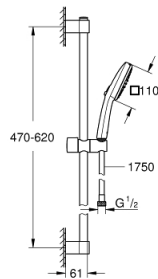

26 904 003 TEMPESTA CUBE 110 SHOWER RAIL SET 2 SPRAYS

PRODUCT DESCRIPTION

- Colour: chrome
- hand shower Tempesta Cube 110 (26 746)
- spray patterns: Rain, Jet
- maximum flow rate (at 3 bar): 7.4 l/min
- shower rail, 600 mm (27 523)
- metal shower hose Relexaflex 1750 mm 1/2" x 1/2" (28 139)
- GROHE EcoJoy - less water, perfect flow
- GROHE SmartSwitch - easily rotate the dial to enjoy your preferred spray option
- GROHE DreamSpray - perfect spray pattern
- GROHE LongLife finish
- Flexible Installation - 1 adjustable bracket for existing drill holes
- adjustable rail holder (turn and glide shower holder)
- GROHE SpeedClean - effortless limescale removal
- Inner WaterGuide - inner insulation for surface protection
- ShockProof silicone ring prevents damages caused by shower falling
- suitable for instantaneous heater
- professional edition

26 904 003 TEMPESTA CUBE 110 SHOWER RAIL SET 2 SPRAYS

SPARE PARTS, November 2021 – now

- 1: Shower bar holder (Spare part-nr. 48607000)
 - 2: Glider (Spare part-nr. 48609000)
 - 3: Shower bar holder (Spare part-nr. 48608000)
 - 4: Dirt strainer (Spare part-nr. 0700200M)
 - 5: Compensation disc (Spare part-nr. 48543001)*
- * Optional accessories