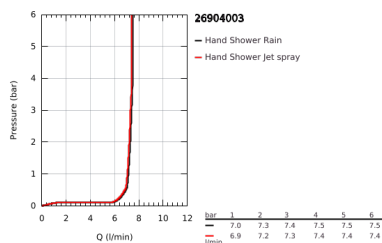

26 904 003 TEMPESTA CUBE 110 SHOWER RAIL SET 2 SPRAYS

PRODUCT DESCRIPTION

- Colour: chrome
- hand shower Tempesta Cube 110 (26 746)
- spray patterns: Rain, Jet
- maximum flow rate (at 3 bar): 7.4 l/min
- shower rail, 600 mm (27 523)
- metal shower hose Relexaflex 1750 mm 1/2" x 1/2" (28 139)
- GROHE EcoJoy - less water, perfect flow
- GROHE SmartSwitch - easily rotate the dial to enjoy your preferred spray option
- GROHE DreamSpray - perfect spray pattern
- GROHE LongLife finish
- Flexible Installation - 1 adjustable bracket for existing drill holes
- adjustable rail holder (turn and glide shower holder)
- GROHE SpeedClean - effortless limescale removal
- Inner WaterGuide - inner insulation for surface protection
- ShockProof silicone ring prevents damages caused by shower falling
- suitable for instantaneous heater
- professional edition